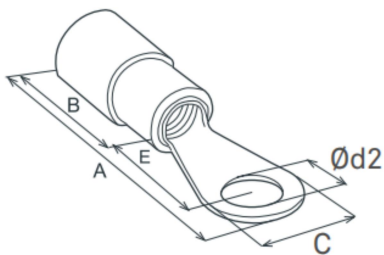

### INSULATED EYE TERMINAL

Characteristics:

- Ring Style Insulated Crimp Terminal

Code	Color	Cable AWG	Size of Ring (inch)	Dimension(mm)					Pieces
				A	B	C	E	Ød2	
AE34146	Roja	22 - 16	3/16"	20.3	10.1	7.8	6.4	5.2	25
AE34161	Azul	16 - 14	3/16"	21.3	10.5	7.8	7.25	5.2	25
AE34854	Amarillo	12 - 10	3/16"	25.3	13.5	9.3	7.0	5.1	25
AE34150	Roja	22 - 16	1/4"	26.1	10.6	11.2	10.3	6.4	25
AE34162	Azul	16 - 14	1/4"	27.0	10.5	11.6	10.5	6.3	25
AE50242	Amarillo	12 - 10	1/4"	28	13.6	11.3	9.0	6.4	25