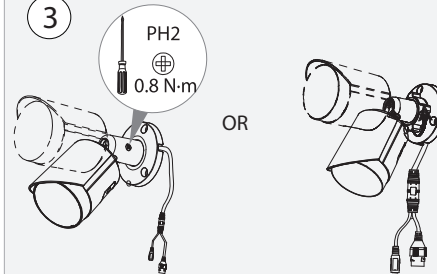

1.2.51.32.23710-000

Bullet Network Camera

Installation Guide

V1.0.0

1 Optional

1.1

1.2

2

1

2

3

4

5

1

2

3

4

5

6