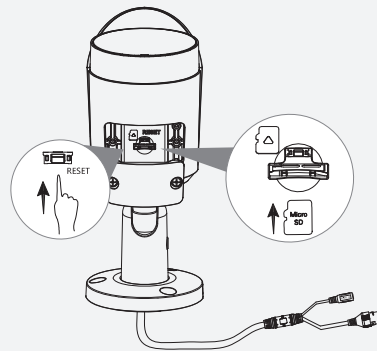

1.2.51.32.23710-000

Bullet Network Camera

Installation Guide

V1.0.0

1 Optional

1.1

1.2

2