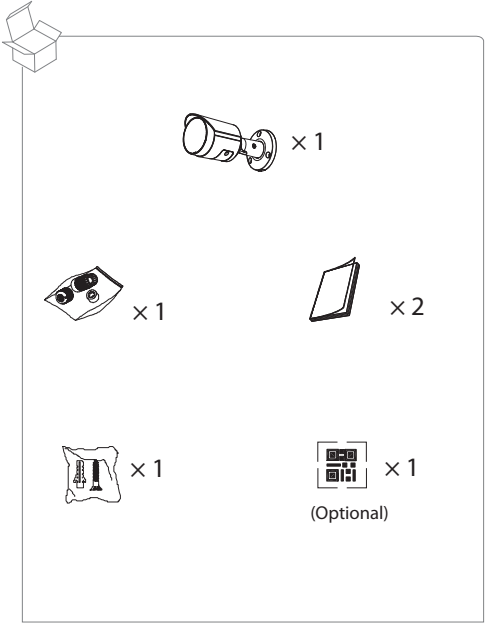

1.2.51.32.23710-000

Bullet Network Camera

Installation Guide

V1.0.0

1 Optional

1.1

1.2

2