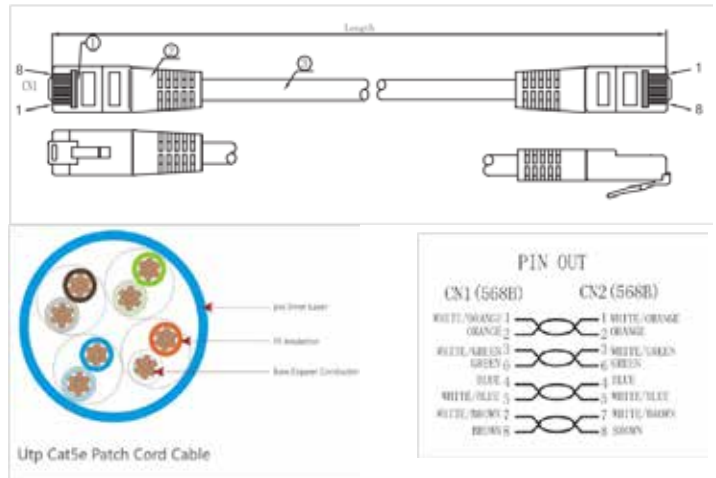

### UTP Cat5e Patch Cable

**LPUT3XXXYY**

**Nomenclature:**

XXX= Centimeters  
YY = Color.

área de trabajo, adecuándose a las

The UTP, FTP LinkedPro Cat5e cable allows installation flexibility, growth capacity and easier administration. It's a high performance cable and completes the LinkedPro solution.

UTP, Unshielded Twisted Pair):

Twisted pair cable now more simple and employed without any additional screen and with the characteristics impedance 100Ohms.

Cat5e:

Your objective is the physical interface to connect the telecommunication room to the work area complying with the specs of the IEEE 802.3i/3u in LAN networks with data transmission 10/100Base T/Tx with performance that supasses 110Mbps.

Physical Characteristics	
Type	Patch Cable
Colors	Blue (BU), Yellow (YE), Red (RD), White (WH)
Lengths	0.5, 1, 2, 3, 7m.
Connector type	RJ45 8(8)
Extreme termination 1	Modular Plug
Extreme termination 2	Modular Plug
Cable type	Un-shielded
Electrical Characteristics	
Performance level	Cat5e/Class D
Resistance	100 Ohms
Frequency	100 MHz
AWG	24
Number of uses	1000 times

Accessories				
Tool kit for network network installation	Multi-function cable peel tool	Punch-down tool	Precision wire cutters	15ft velcro roll, 15FT (4.5m)
<b>LPTK30</b>	<b>LPT501B</b>	<b>LPNT8003</b>	<b>CWST</b>	<b>HLS15R0</b>