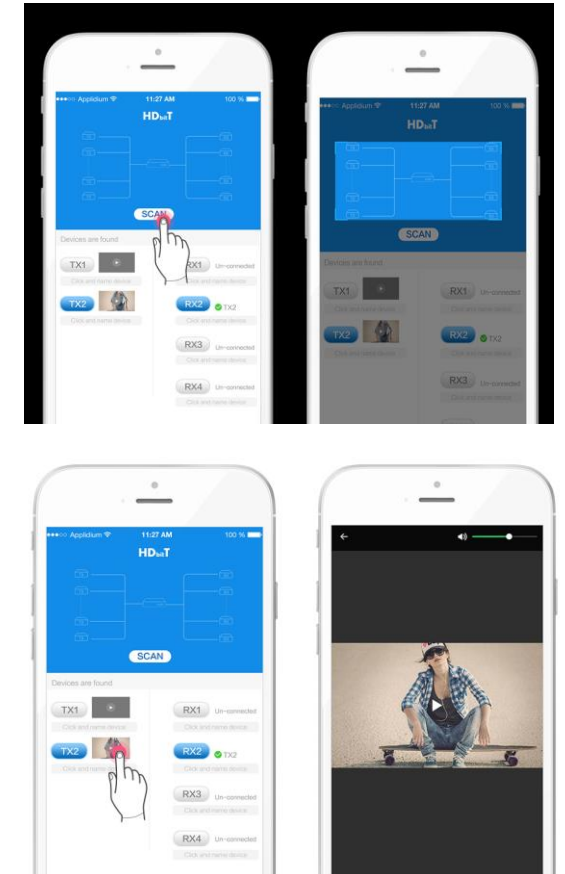

### Various Control Methods

APP Control  
(Android, ios, PC)

IR Control  
(20~60KHz IR frequency range)

Hard Button Control  
(Select and switch source)

Via Webpage Control  
( Login IP:192.168.2.XXX )

# TT683MATRIX-RX

4K Receiver over IP CAT Cable MATRIX

- 4K over Cat5/6 to 120 / 150 m
- Max.100 input channels
- Unlimited output
- Remote ,PC ,Button and APP control

## Controller of MATRIX

- Wireless controller of **TT383MATRIX / TT683MATRIX**
- Used by **APP** on smart phone or laptop
- Preview function
- Set ID of TX and RX
- Easy change channel