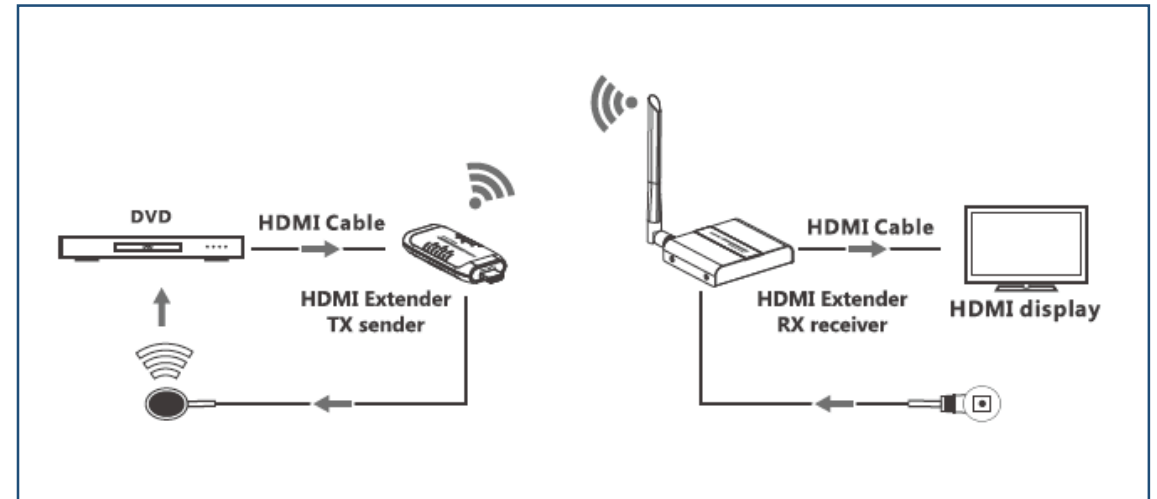

Features

- **1080P** to **50 m** wirelessly
- IR Control
- USB power for TX
- **HDMI male** on TX