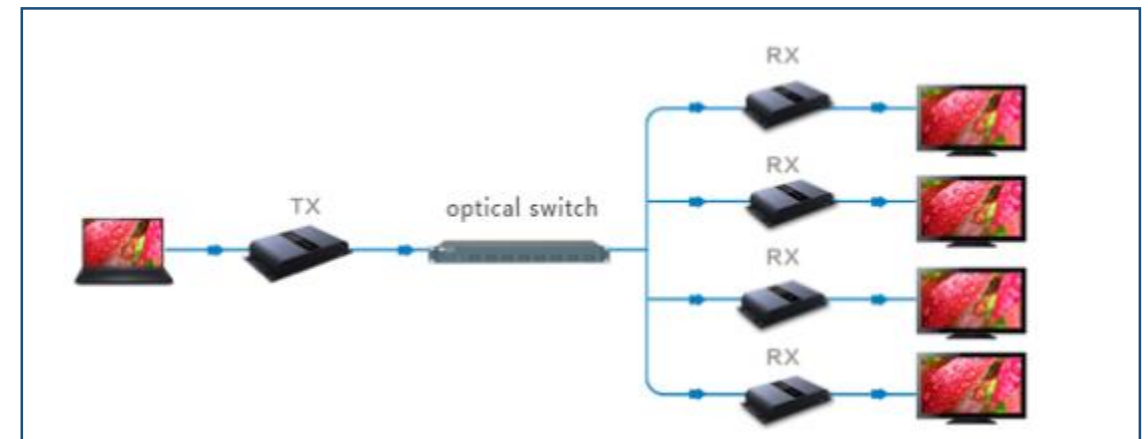

One to Many Connection