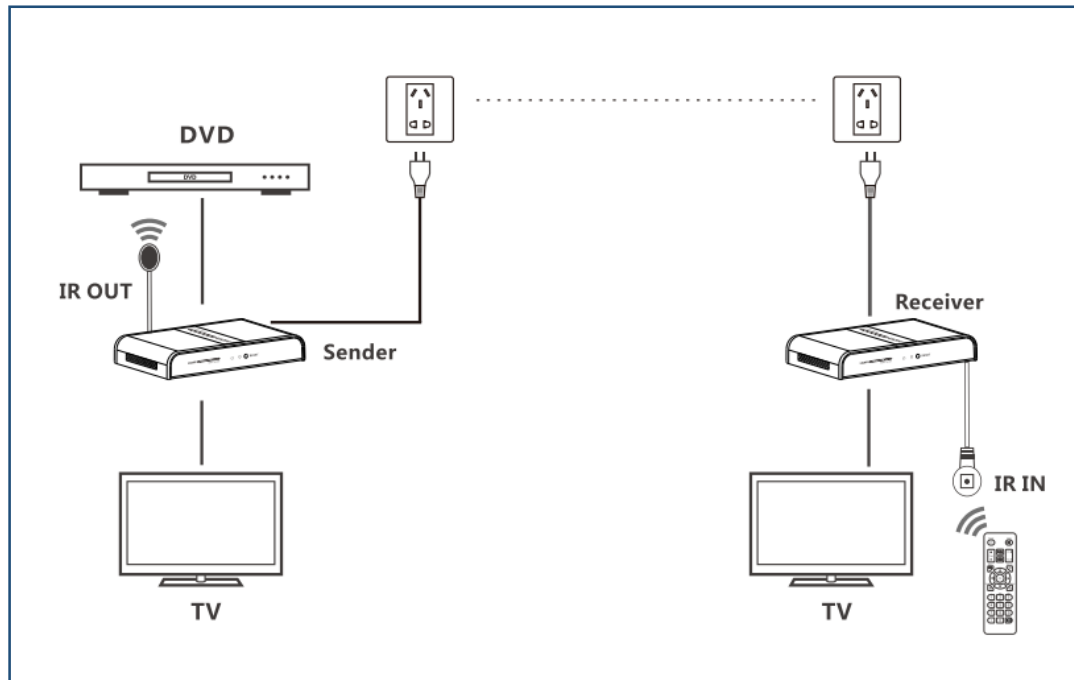

TT380PRO

Extenders over Power Line **300 m**