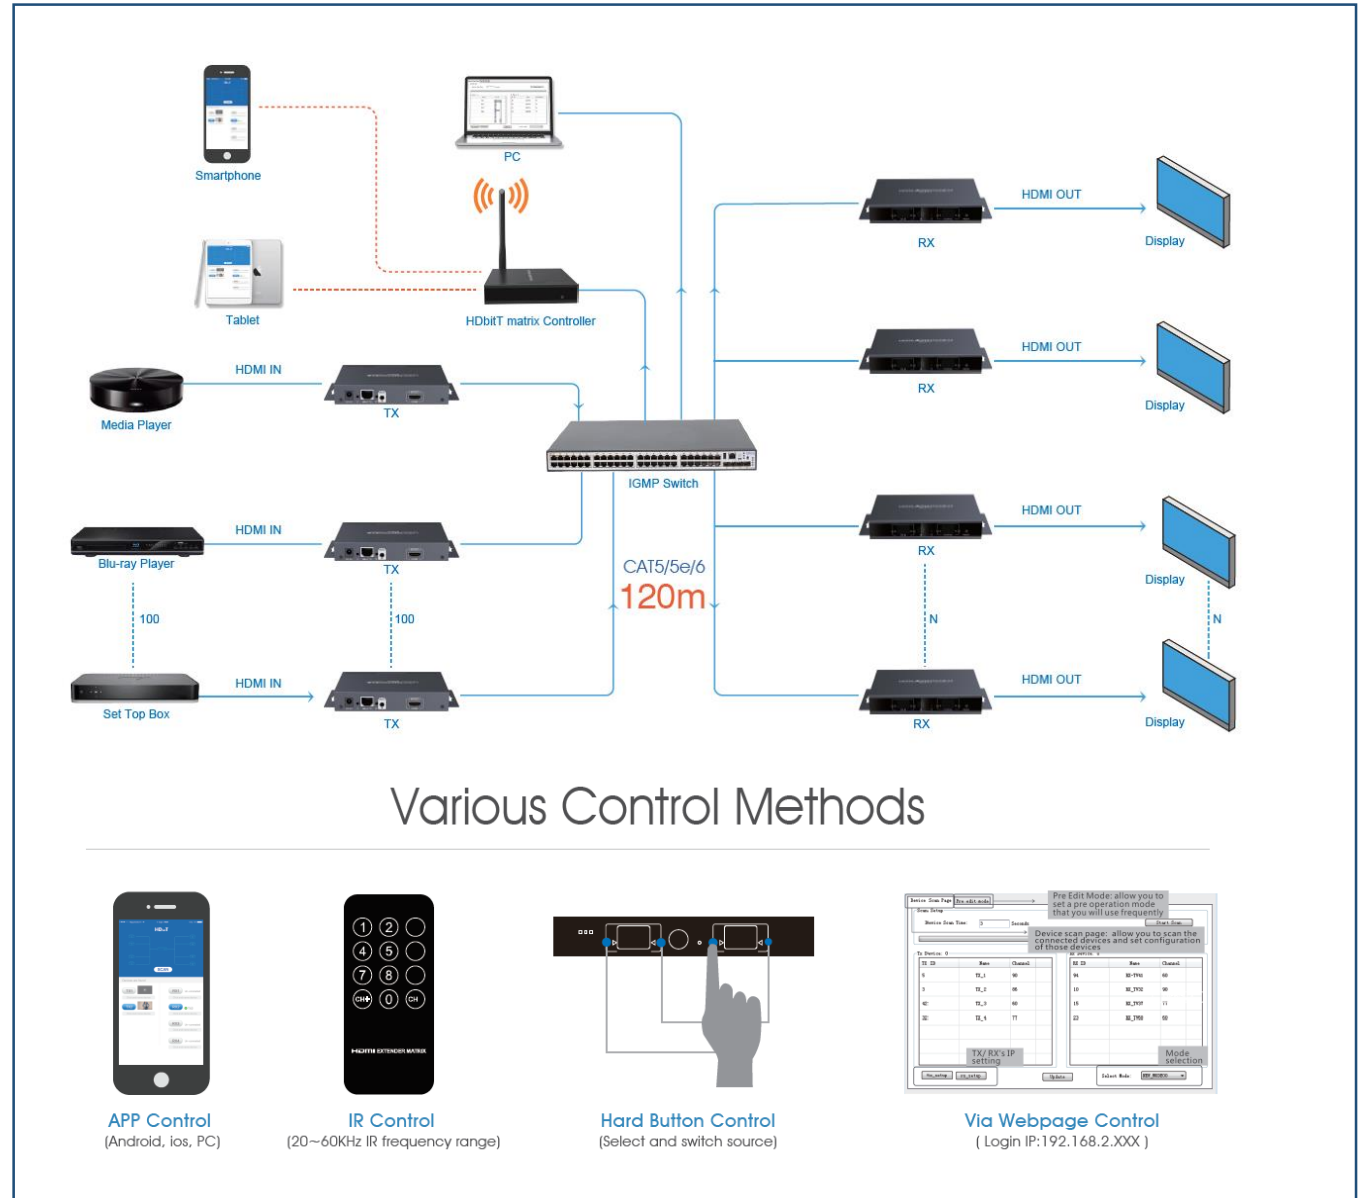

TT683MATRIX

4K Extenders over IP CAT Cable MATRIX

- 4K over Cat5/6 to 120 / 150 m
- Max.100 input channels
- Unlimited output
- Remote , PC, Button and APP control