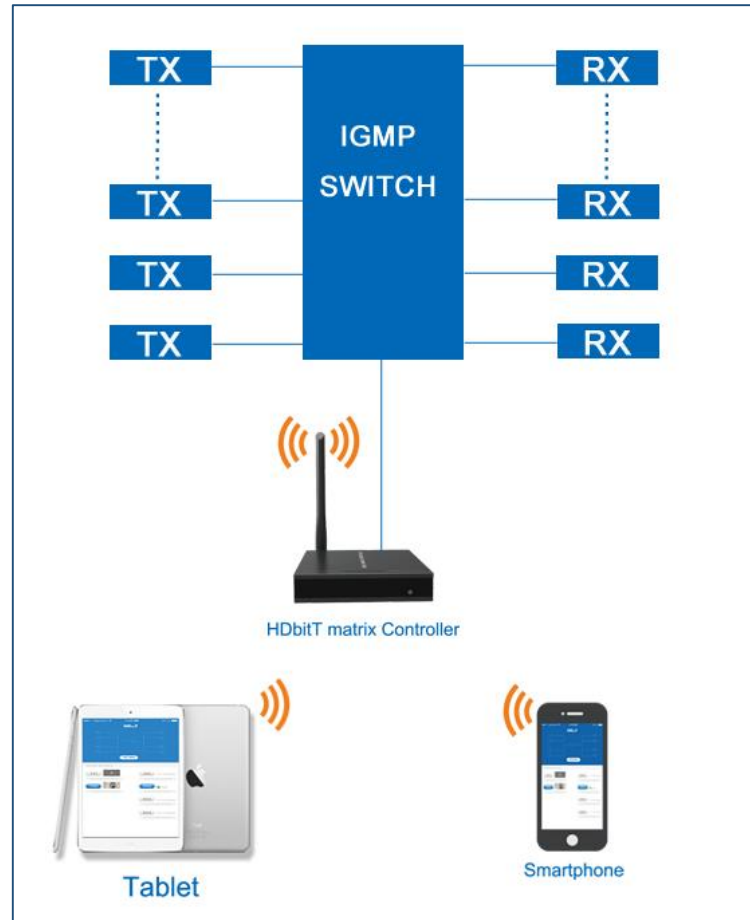

### Various Control Methods

APP Control  
(Android, ios, PC)

IR Control  
(20~60KHz IR frequency range)

Hard Button Control  
(Select and switch source)

Via Webpage Control  
( Login IP:192.168.2.XXX )

# TT683MATRIX-RX

4K Receiver over IP CAT Cable MATRIX

- 4K over Cat5/6 to 120 / 150 m
- Max.100 input channels
- Unlimited output
- Remote ,PC ,Button and APP control

## Controller of MATRIX

- Wireless controller of **TT383MATRIX / TT683MATRIX**
- Used by **APP** on smart phone or laptop
- Preview function
- Set ID of TX and RX
- Easy change channel