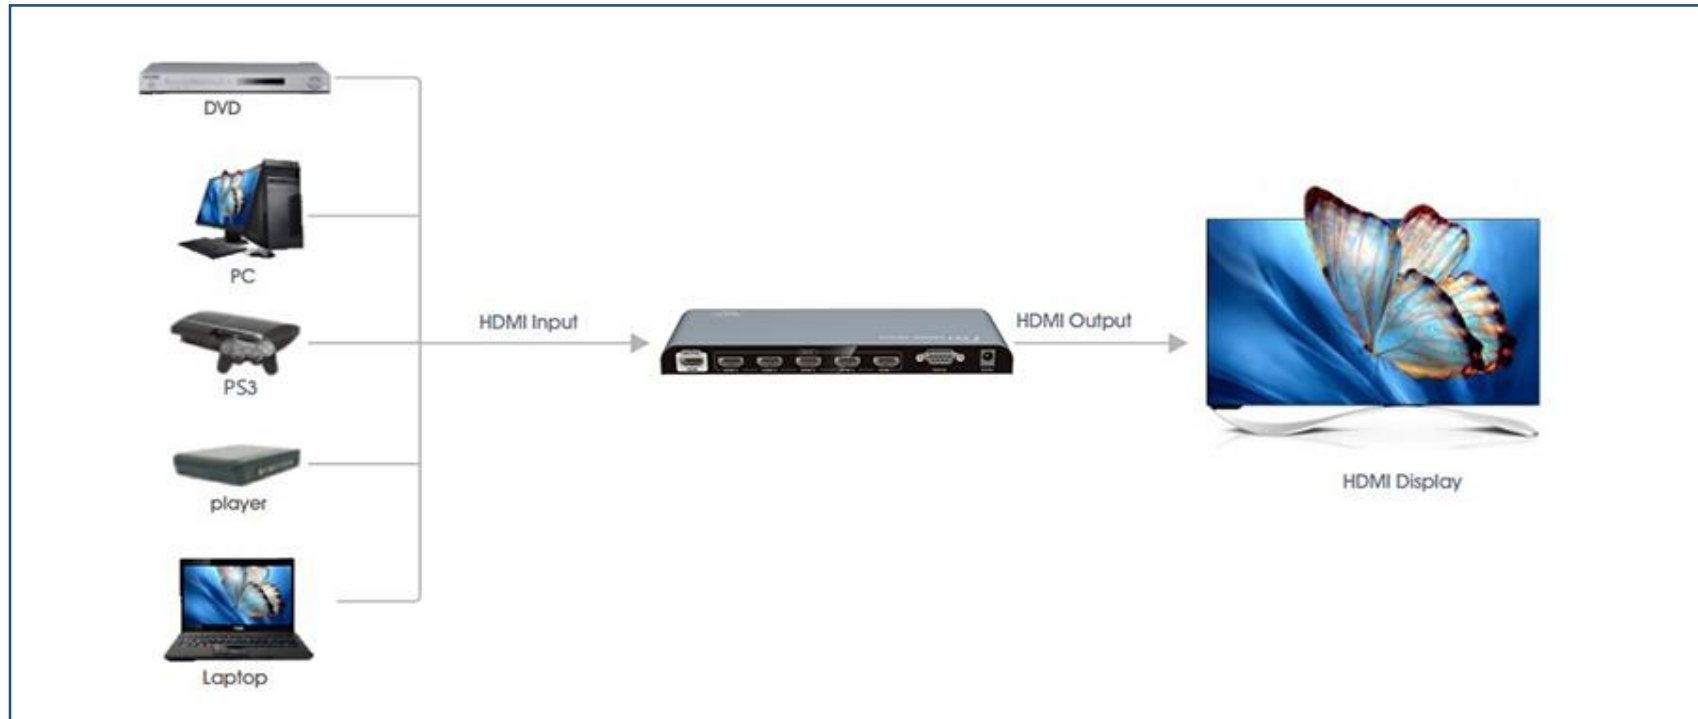

- HDMI2.0
- HDCP2.2
- UHD 4K @ 60 Hz
- Switch 5X1
- HDMI cable 20 m+20 m (use TT1684K)