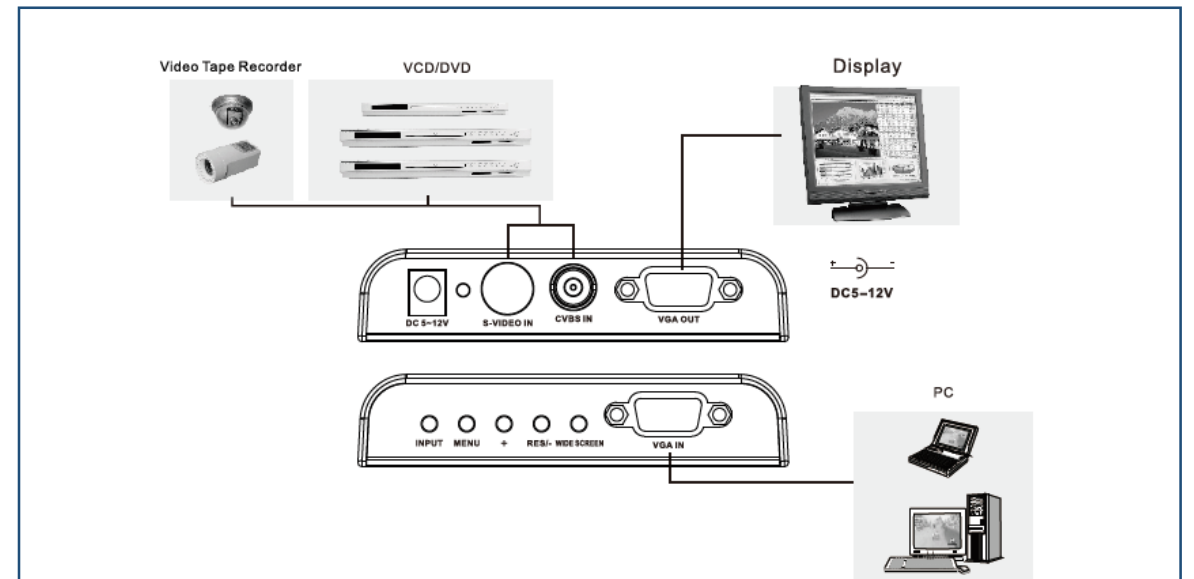

- BNC & S-Video to VGA
- Support output **720P / 1080p**
- Plug & Play