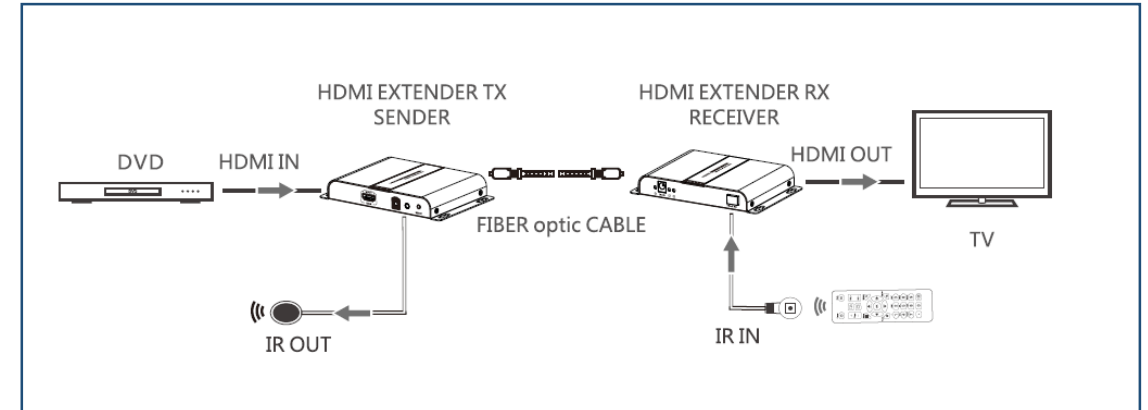

## Extender HDMI over Power Line

---

Model No.	Product	Features
TT-380-PRO	HDMI Extender	Full 1080P over Powerline to 300M,with Loop & IR
TT-380PRO-RX	HDMI Receiver	Full 1080P over Powerline Receiver

# TT380PRO

Extenders over Power Line **300 m**

- **1080P** over Power Line **300 m**
- With IR & HDMI Loop-out
- 1 TX to 4 RX Connection

## Extender HDMI over optical fiber

---

Model No.	Product	Features
TT-378-A-4K	HDMI Extender	4K x 2K over Fiber to 20 Km, with IR

## One to One Connection