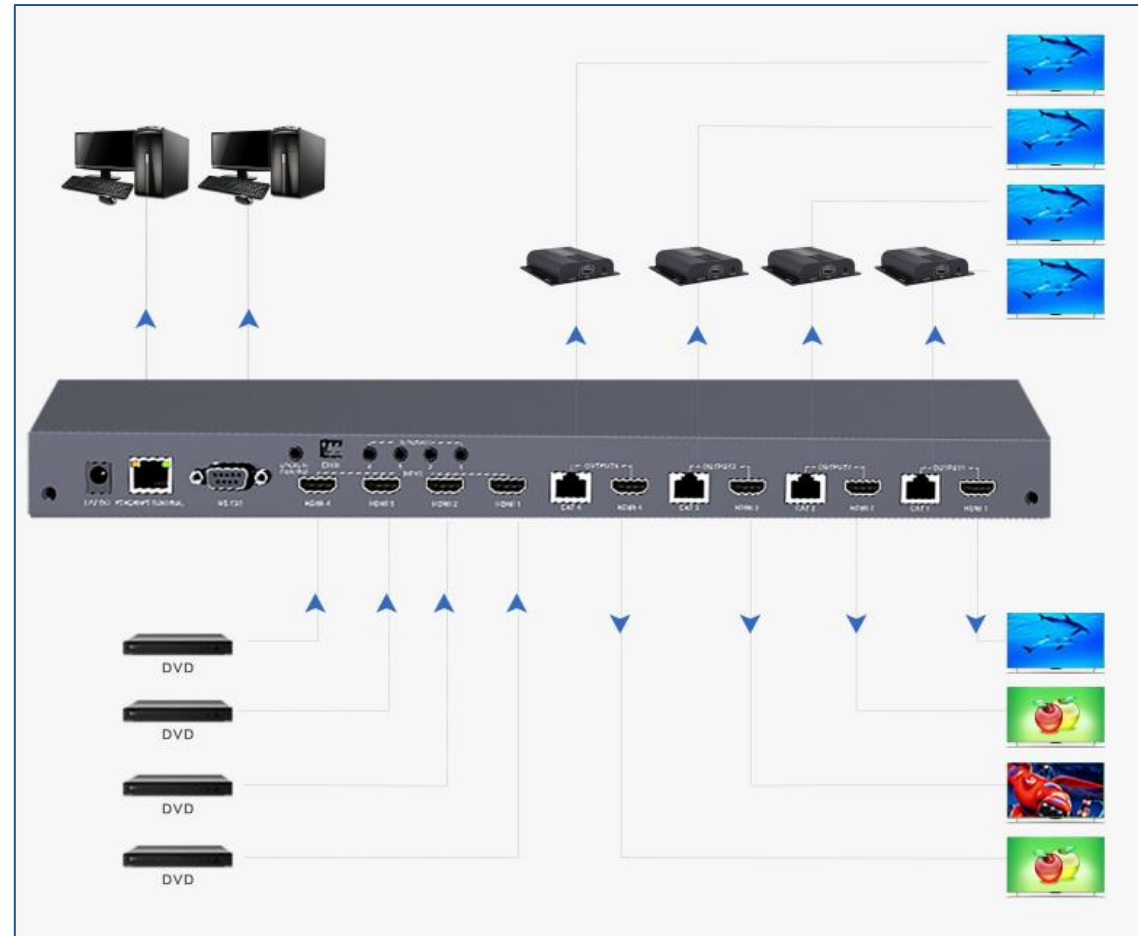

- 4 x HDMI input, 4 x HDMI out, 4x RJ45
- **1080P** over CAT6 to **40 m** (use TT1684K)
- POE-only one power supply on TX side
- Loop-out
- IR, RS232