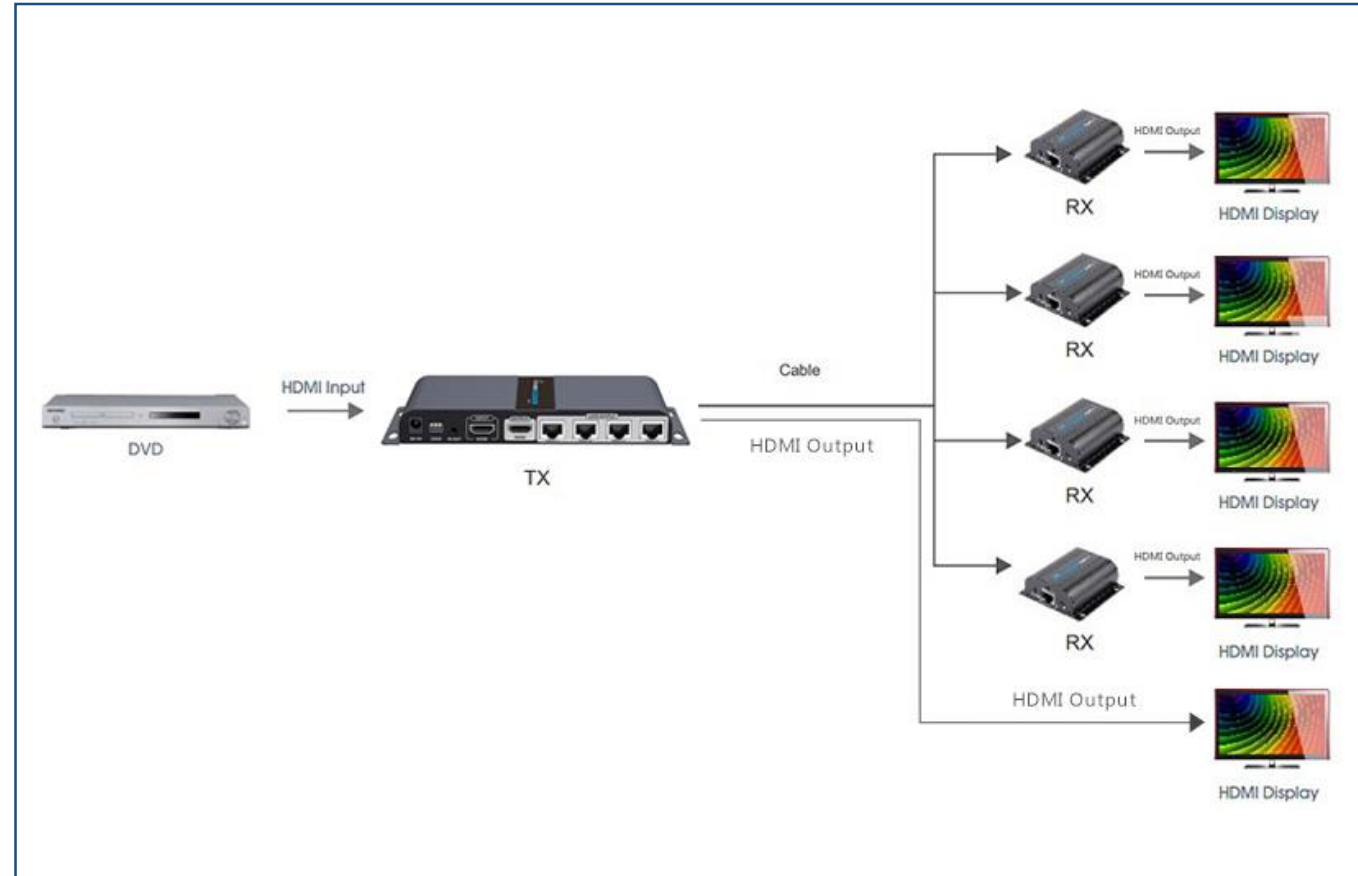

■ Connection