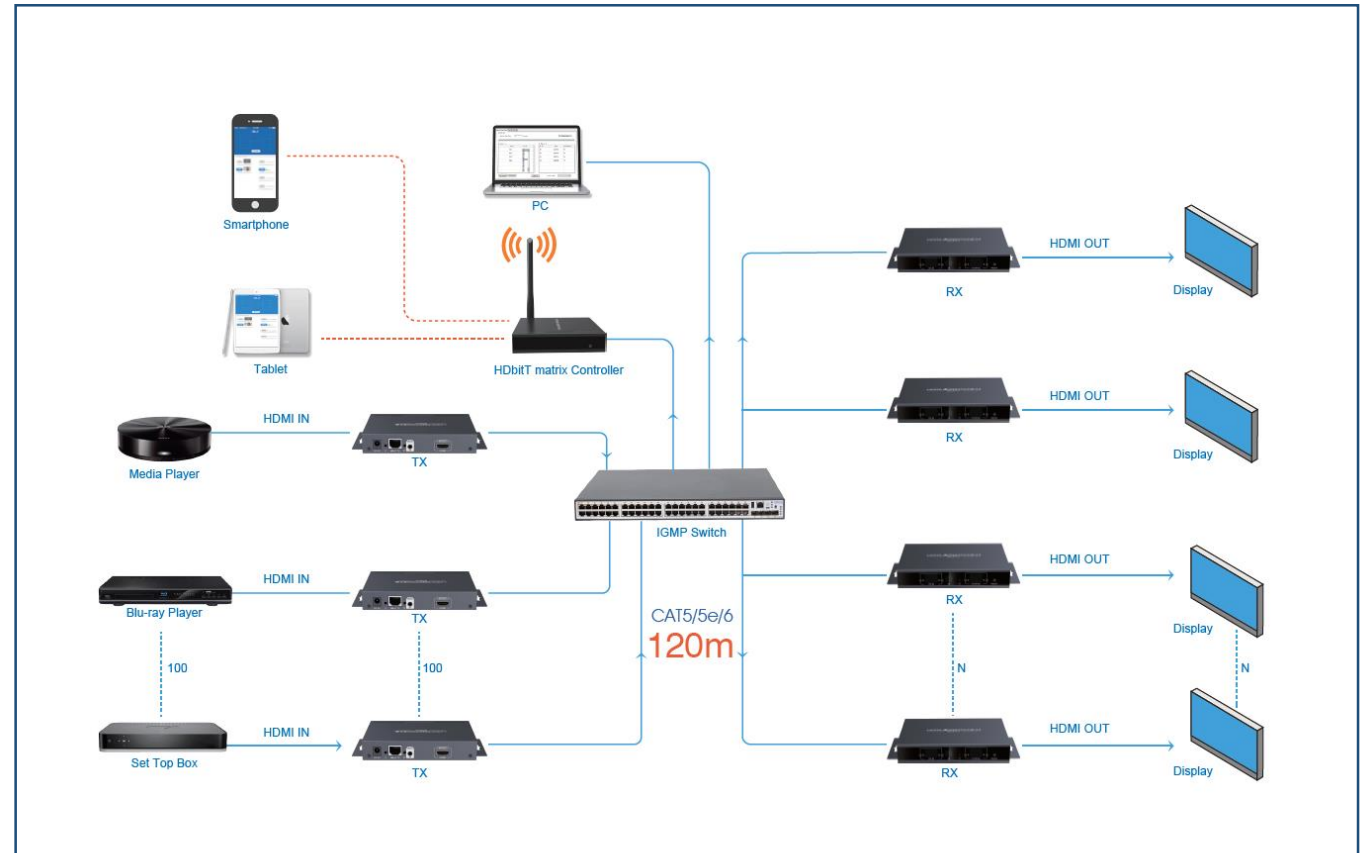

# TT383MATRIX-RX

Receiver over IP CAT Cable **MATRIX**

- 1080P over Cat5/6 to 120 / 150 m
- Max.100 input channels
- Unlimited output
- Remote ,PC , Button and APP control

# TT683MATRIX

4K Extenders over IP CAT Cable MATRIX

- 4K over Cat5/6 to 120 / 150 m
- Max.100 input channels
- Unlimited output
- Remote , PC, Button and APP control

# TT683MATRIX-RX

4K Receiver over IP CAT Cable MATRIX

- 4K over Cat5/6 to 120 / 150 m
- Max.100 input channels
- Unlimited output
- Remote ,PC ,Button and APP control