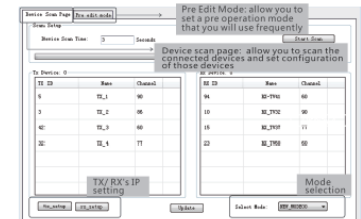

### Various Control Methods

APP Control  
(Android, ios, PC)

IR Control  
(20~60KHz IR frequency range)

Hard Button Control  
(Select and switch source)

Via Webpage Control  
( Login IP:192.168.2.XXX )