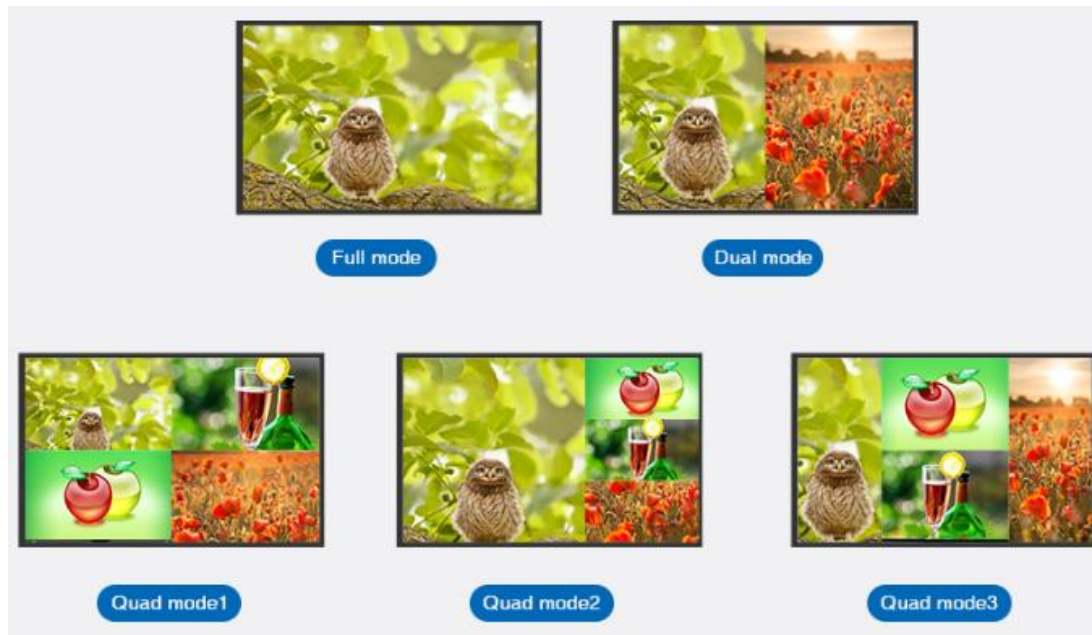

- Support 4 HDMI inputs, 1 HDMI output
- Support quad mode, full screen mode and dual mode
- HDMI signal resolution supported is up to **1080p @ 60 Hz**
- Support to switch mode by remote control and button
- Support seamless handover