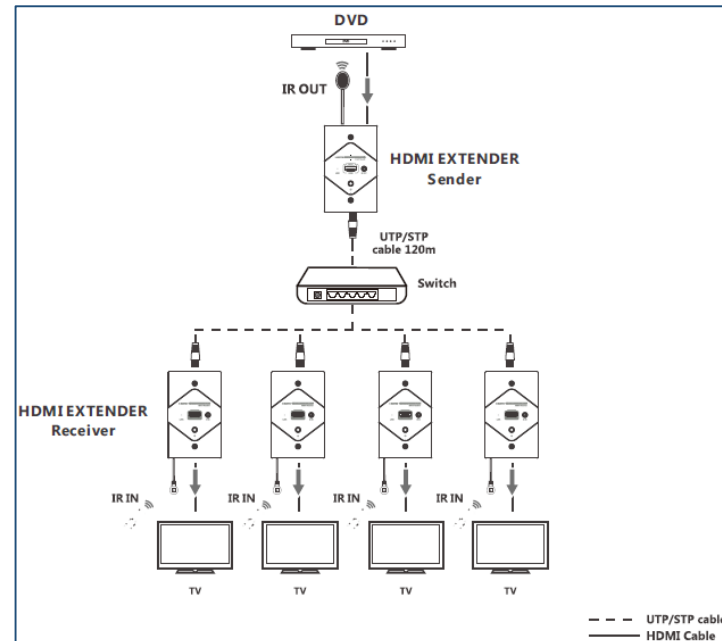

■ One to Many Connection