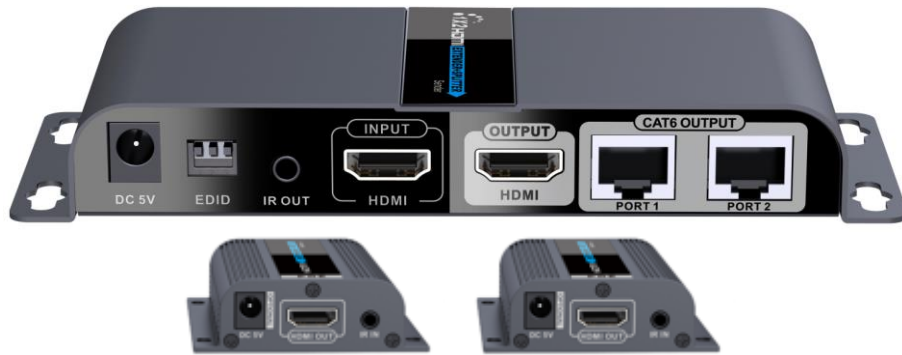

TT712PRO

HDMI Splitter 1X2 over Cat6 to 40 m

■ Connection