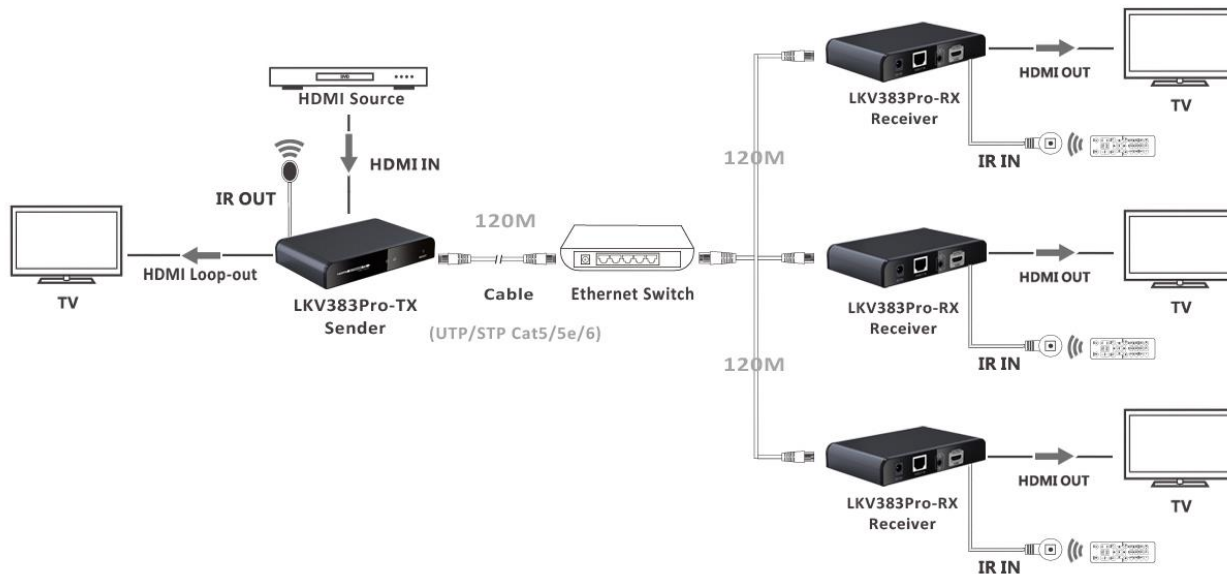

Features

- HDMI over CAT5e/6 to **120 / 150 m**
- **HDMI Loop-Out**
- IR Pass-through
- **Cascade** through router
- No effect to network
- **One to Many** connection

TT383PRO

Extenders over IP CAT Cable with **Loop-Out**