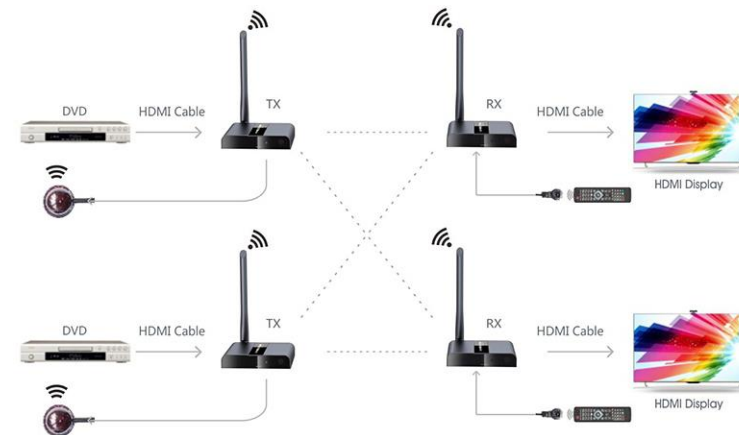

■ One to Two Connection