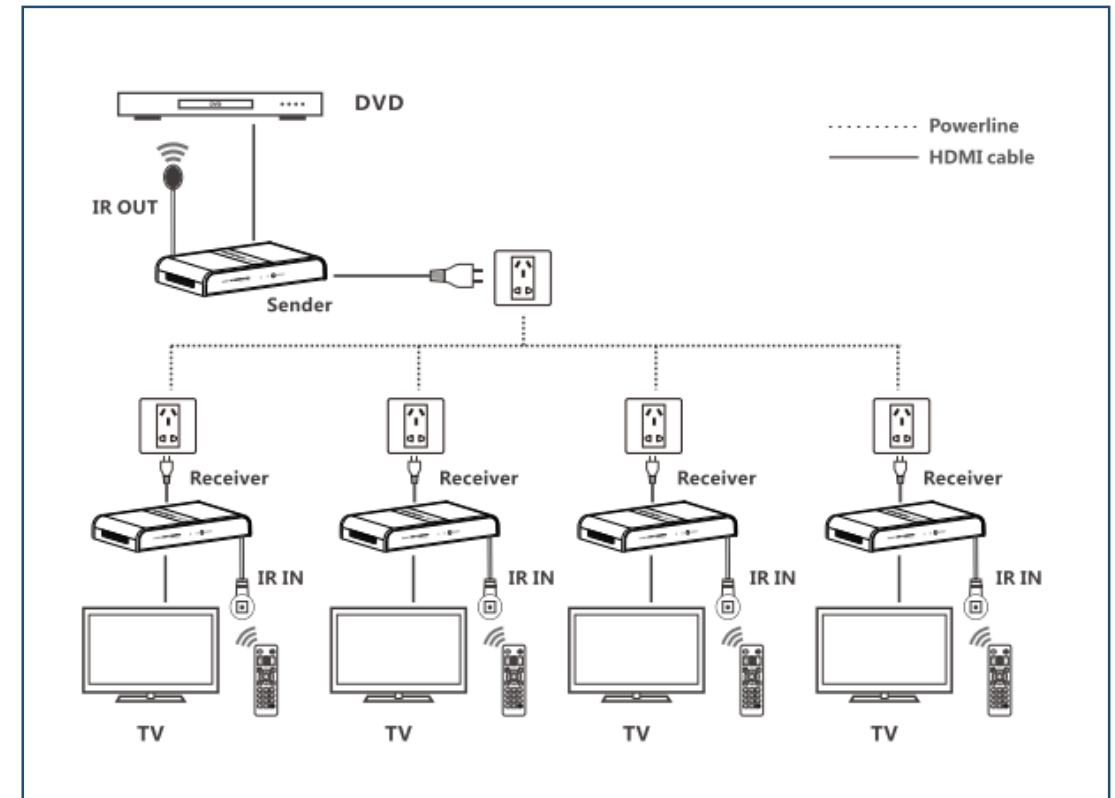

- **1080P** over Power Line **300 m**
- With IR & HDMI Loop-out
- 1 TX to 4 RX Connection