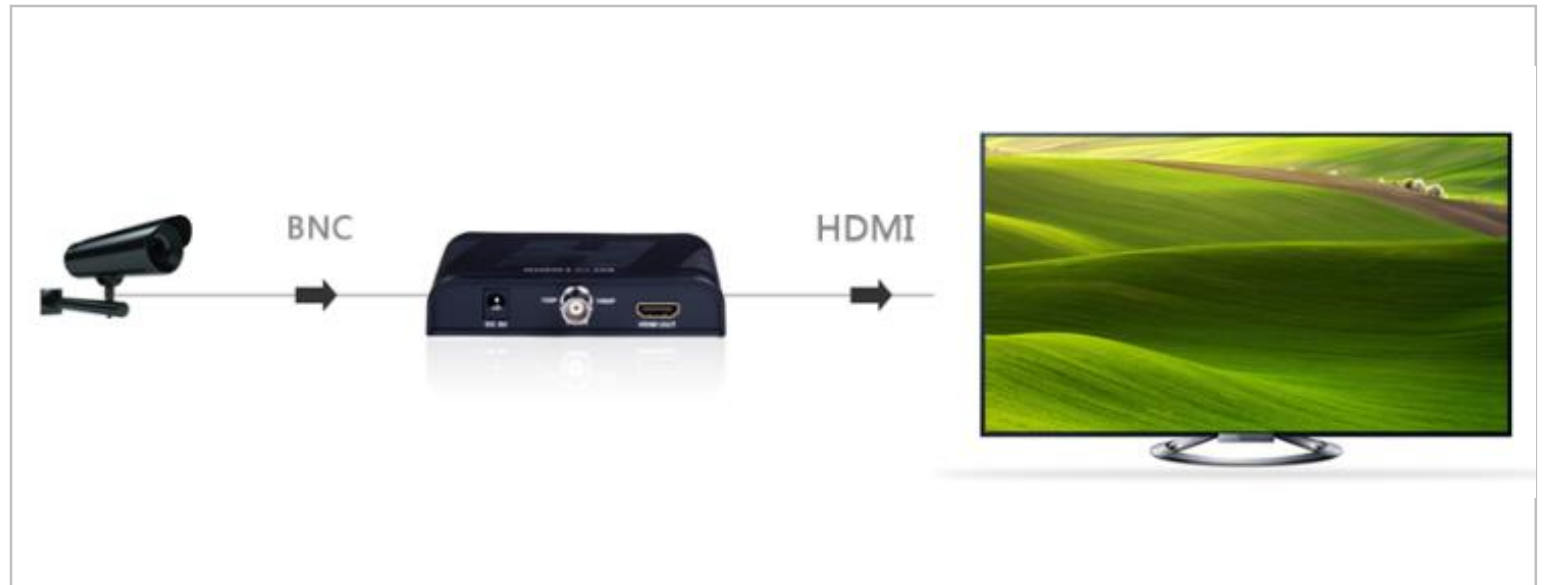

1. BNC to HDMI
   - supports output **720P / 1080p**
   - Plug & Play
2. ---