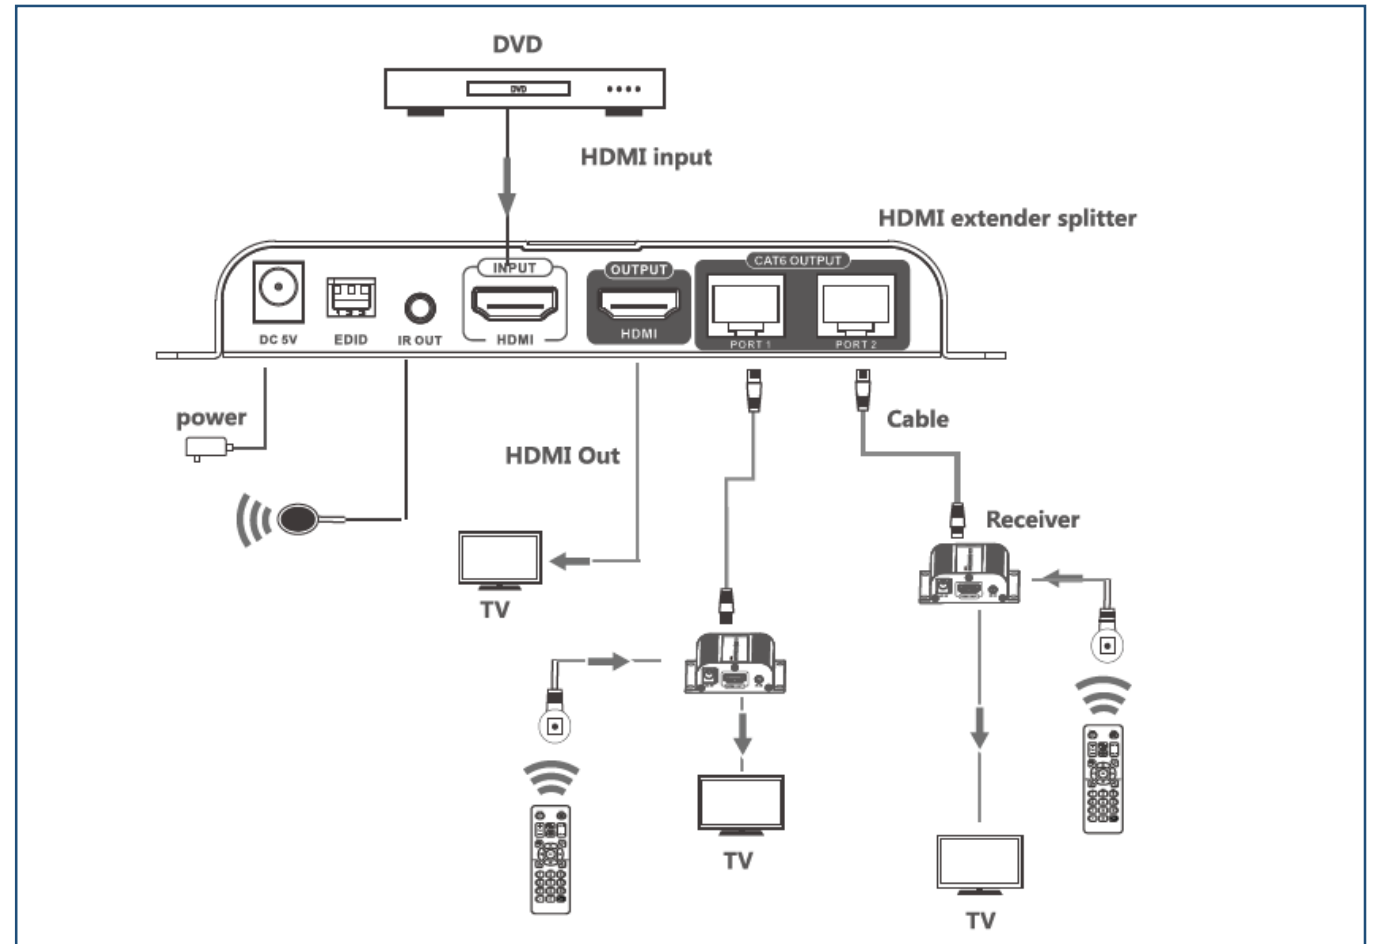

Features

- Full **1080P** Splitter 1X2
- Over CAT6 to **40 m** (use **TT1684K**)
- PoC-One power supply on TX only
- **HDMI Loop-out**
- **IR Control**