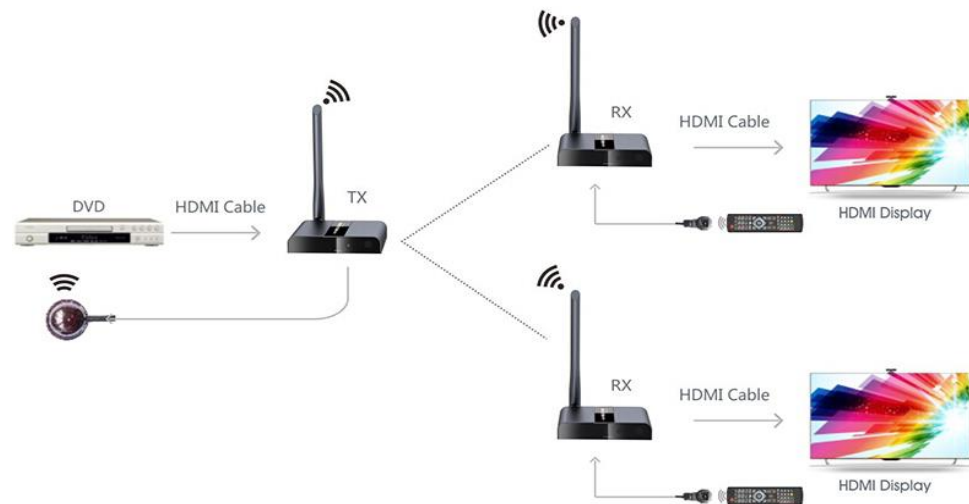

One to Two Connection