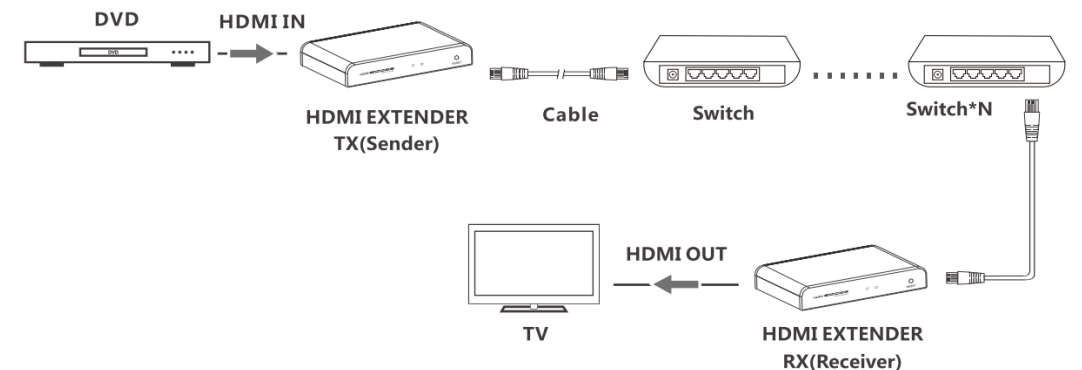

Cascade by Switch connection