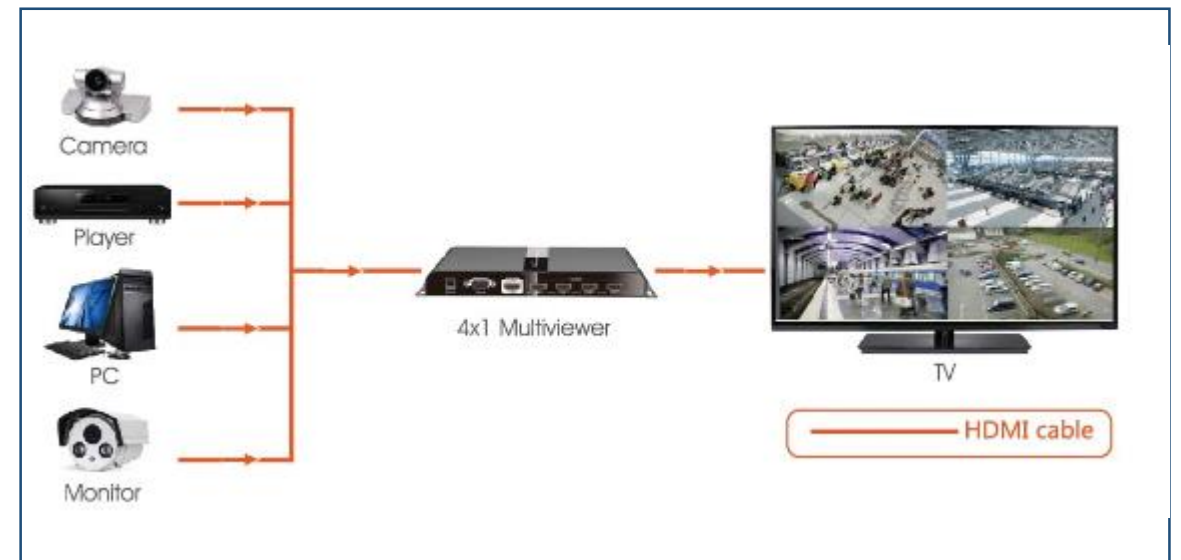

- Support 4 HDMI inputs, 1 HDMI output
- Support quad mode, full screen mode and dual mode
- HDMI signal resolution supported is up to **1080p @ 60 Hz**
- Support to switch mode by remote control and button
- Support seamless handover