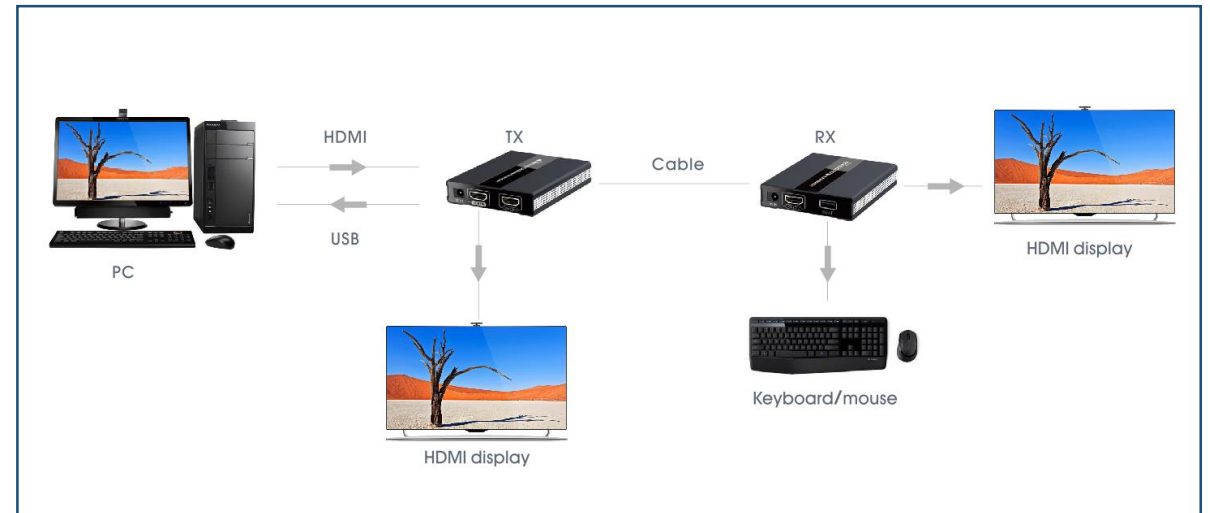

## HDMI Extender with USB 2.0

Real time

60M/CAT5

KVM

1080P HD

Compliant CAT5/5e/6

Point to point configuration

- Full 1080P over CAT6 to **60 m**
- With Loop-out
- **USB 2.0 ports for KVM**
- **Real time without latency**

## Connection