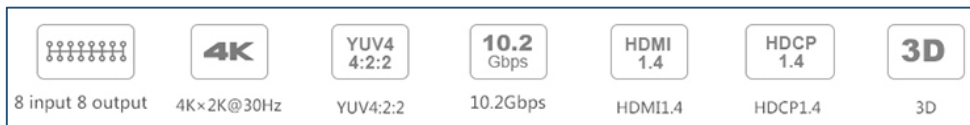

TT818

4K HDMI Matrix Switch 8X8

- 8 HDMI inputs & 8 HDMI outputs
- 4K X 2K @ 30HZ @ 40 m (use TT1684K)
- YUV : 4: 2: 2
- 3D
- Remote control , RS232, Button control