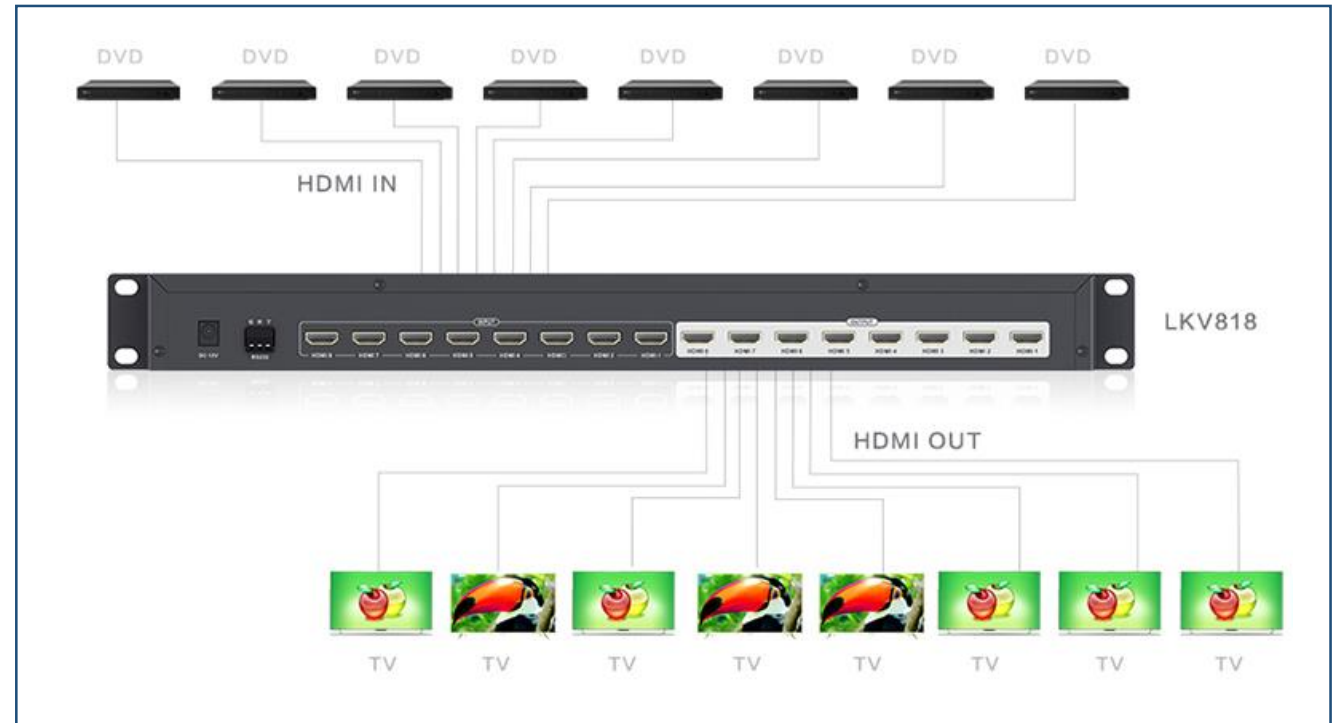

TT818

4K HDMI Matrix Switch 8X8

- 8 HDMI inputs & 8 HDMI outputs
- 4K X 2K @ 30HZ @ 40 m (use TT1684K)
- YUV : 4: 2: 2
- 3D
- Remote control , RS232, Button control