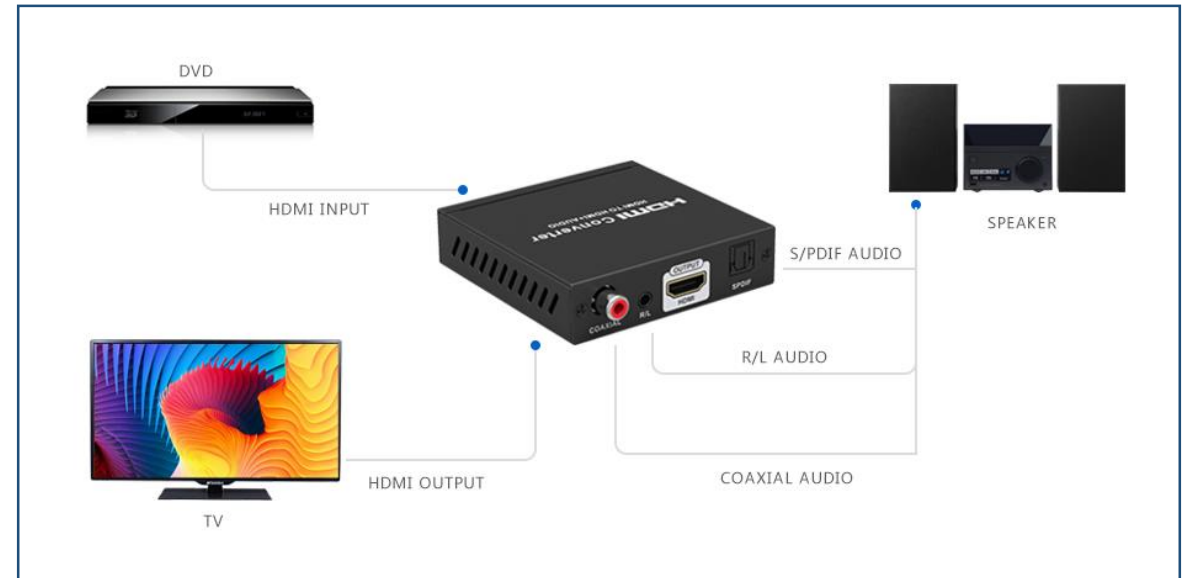

- Audio Extractor
- Supports HDMI 2.0, **4K @ 60 Hz**
- HDCP2.2 and HDMI1.4 Switch
- Supports HDR
- Supports ARC