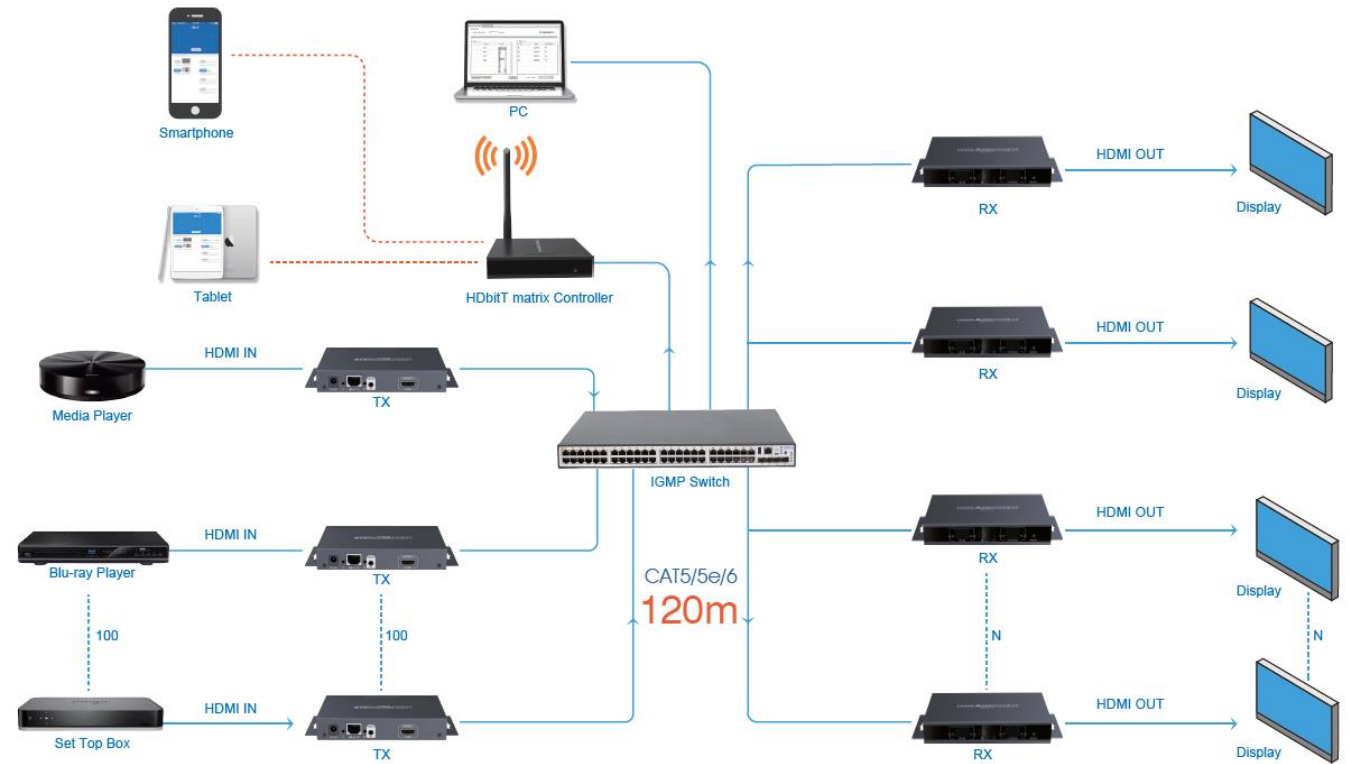

# HDMI Matrix Switch

---

Model No.	Product	Features
TT-383-MATRIX	HDMI Matrix Extender	Full 1080P over Cat5/6 to 120M/150M,with IR and Matrix
TT-383-MATRIX-RX	HDMI Matrix Receiver	Full 1080P over Cat5/6 to 120M/150M,with IR and Matrix
TT-683-MATRIX	4K Matrix Extender	4K@30Hz over Cat5/6 to 120M,with IR and Matrix
TT-683-MATRIX-RX	4K Matrix Receiver	4K@30Hz over Cat5/6 to 120M,with IR and Matrix
TT-414	HDMI Matrix 4X4	4K Matrix 4 X 4
TT-818	HDMI Matrix 8X8	4K Matrix 8 X 8
TT-744	HDMI Matrix 4X4	HDMI Matrix 4X4 over CAT6 to 40M,with IR,loop-out and POE

## Extenders over IP CAT Cable **MATRIX**

- **1080P** over Cat5/6 to **120/150 m**
- Max.100 input channels
- **Unlimited output**
- Remote ,PC, Button and APP control