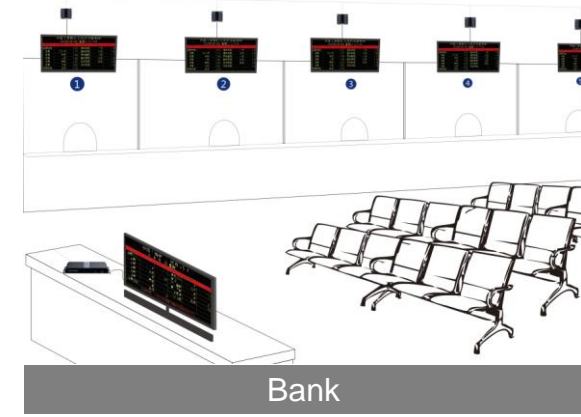

APPLICATION CASE

HDMI Splitter & HDMI Splitter Extender Kit