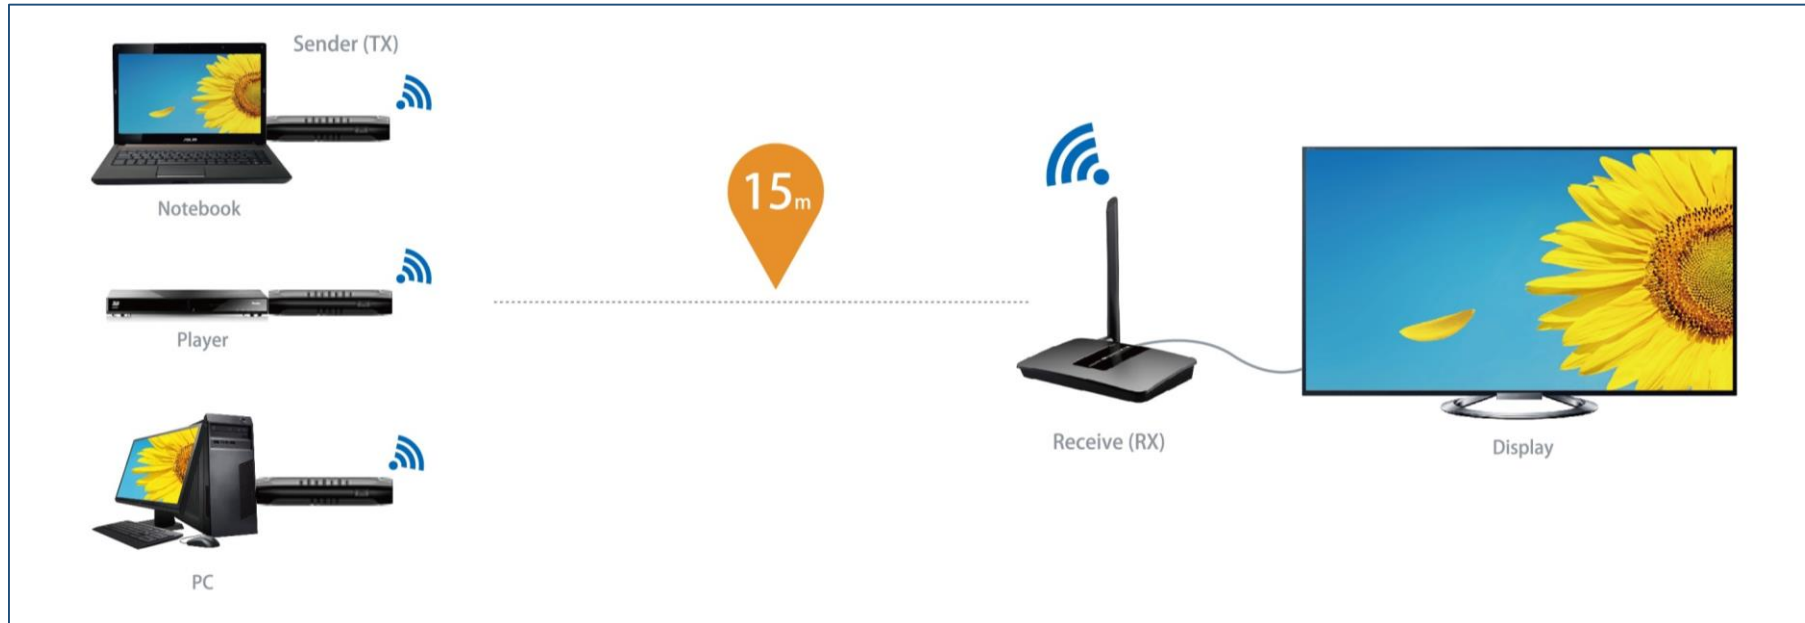

TT388DM

15 m Wireless HDMI Switch Extender

Max.10 inputs to 1 output switch

■ connection :