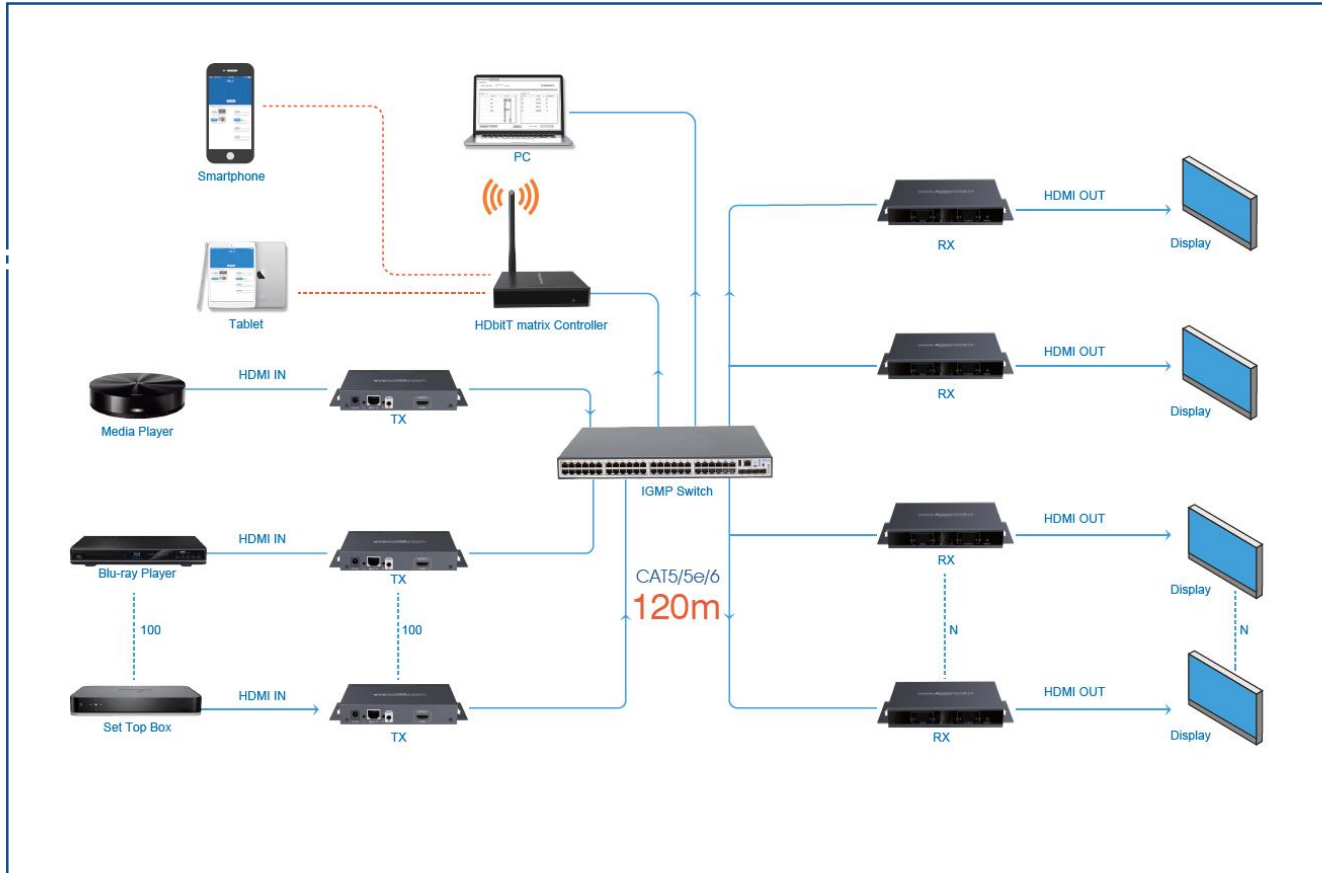

## Extenders over IP CAT Cable **MATRIX**

- **1080P** over Cat5/6 to **120/150 m**
- Max.100 input channels
- **Unlimited output**
- Remote ,PC, Button and APP control

### Various Control Methods

APP Control  
(Android, ios, PC)

IR Control  
(20~60KHz IR frequency range)

Hard Button Control  
(Select and switch source)

Via Webpage Control  
( Login IP:192.168.2.XXX )

# TT383MATRIX-RX

Receiver over IP CAT Cable **MATRIX**

- 1080P over Cat5/6 to 120 / 150 m
- Max.100 input channels
- Unlimited output
- Remote ,PC , Button and APP control