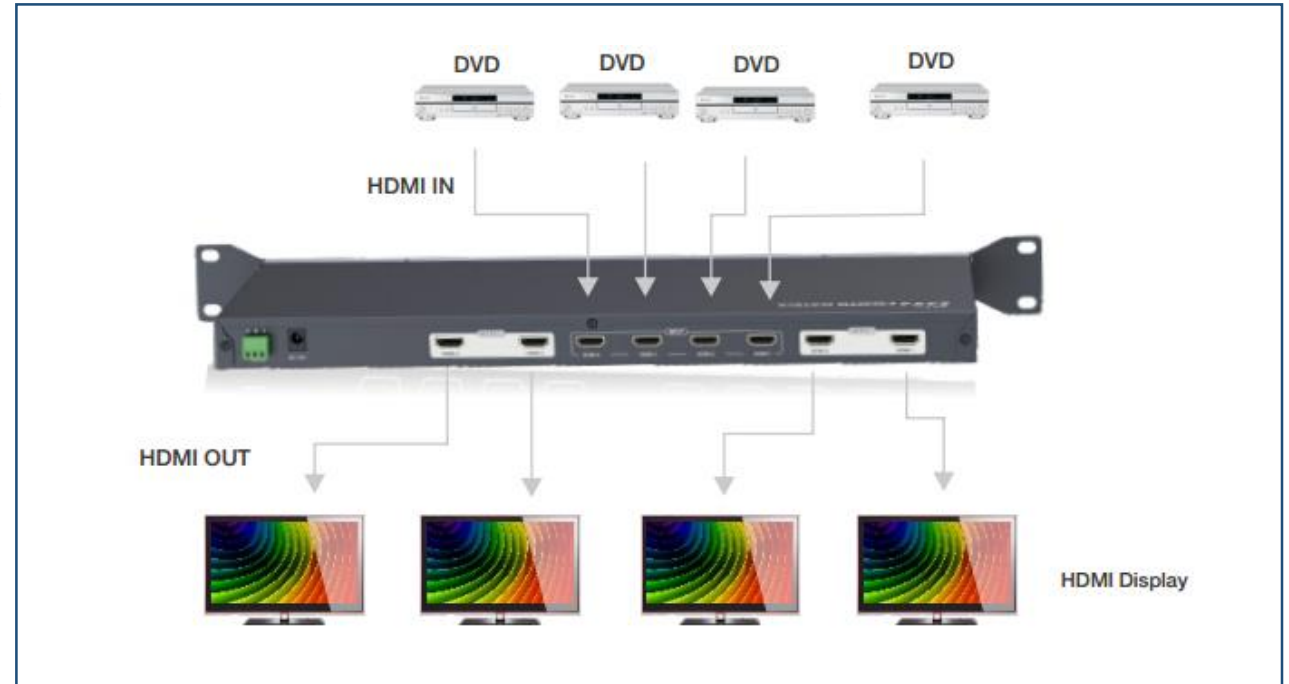

8 input 8 output	 4K x 2K @ 30Hz	 YUV4:2:2	 10.2 Gbps	 HDMI 1.4	 HDCP 1.4	 3D

- 4 HDMI inputs & 4 HDMI outputs @ 40 m (use TT1684K)
- 4K X 2K @30 Hz
- YUV : 4: 2: 2
- 3D
- Remote control , RS232, Button control