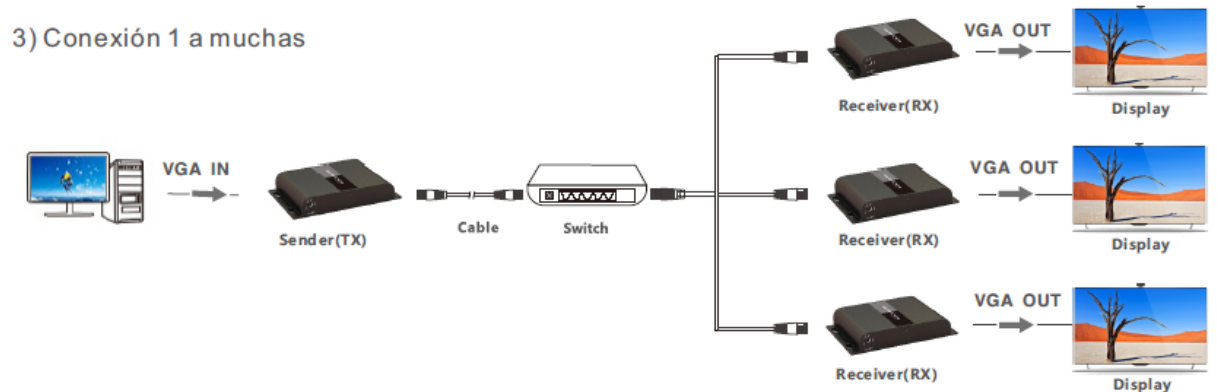

3) Conexión 1 a muchas