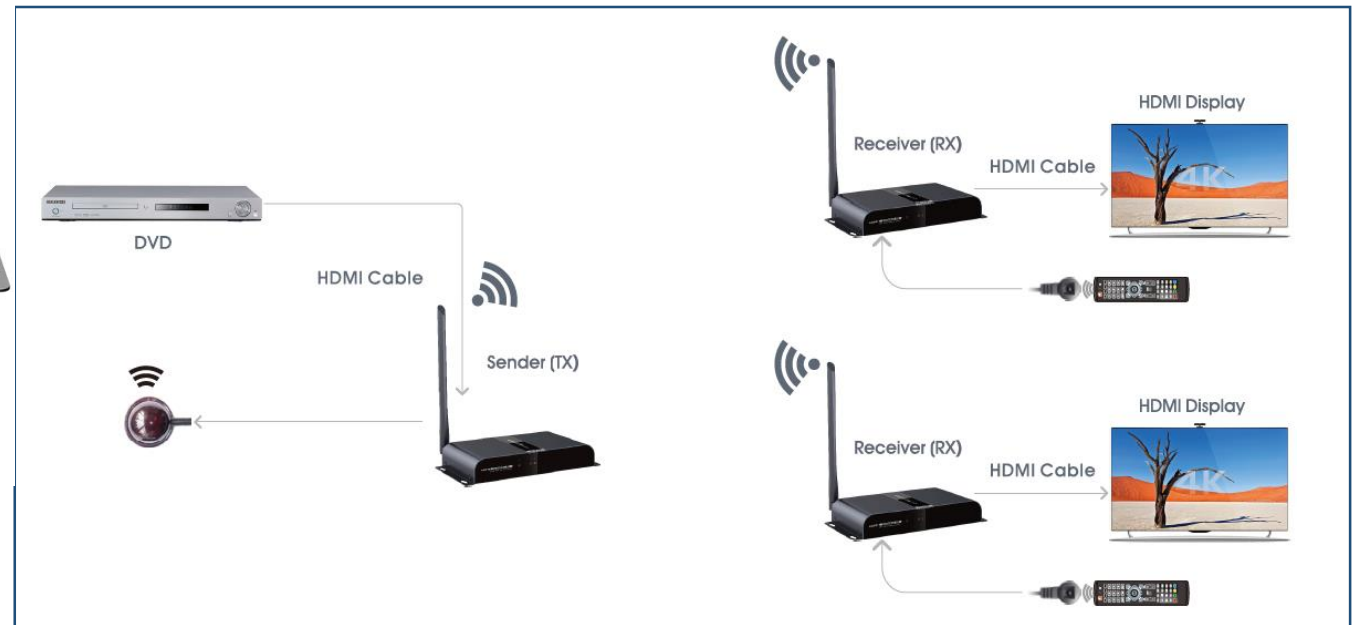

## Features

- 4K to 50 m wirelessly
- HDMI Loop-out on TX
- IR Control
- Plug & Play

## Features

- 4K to 200 m wirelessly
- IR Control
- 1 TX to 2 RX connection
- Interconnect with VGA/SDI TX/RX