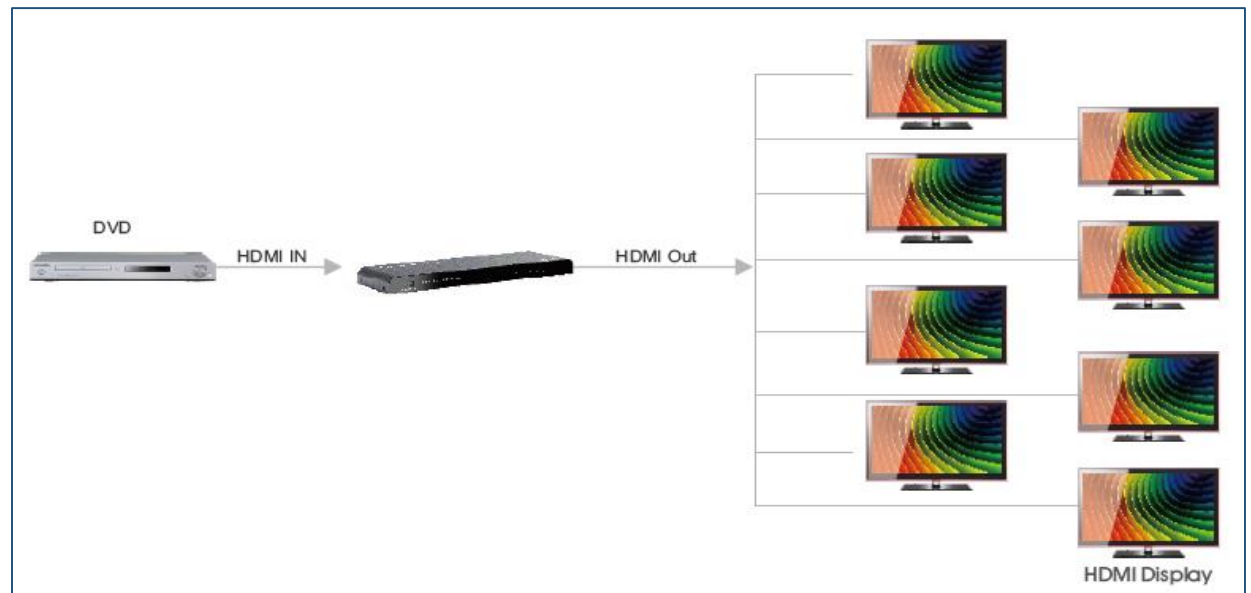

### ■ Connection

HDMI 2.0

4K x 2K @ 60Hz

Splitter 1x8

3D

Plug & Play