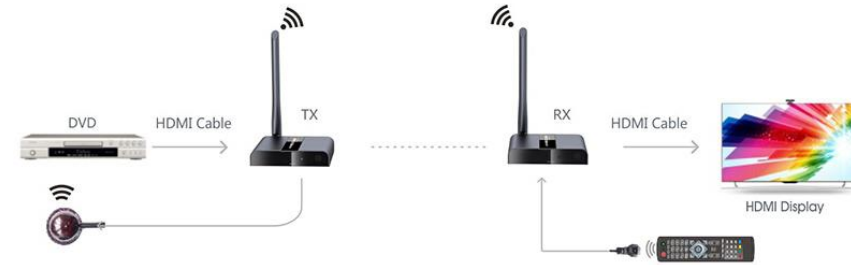

■ One to One Connection