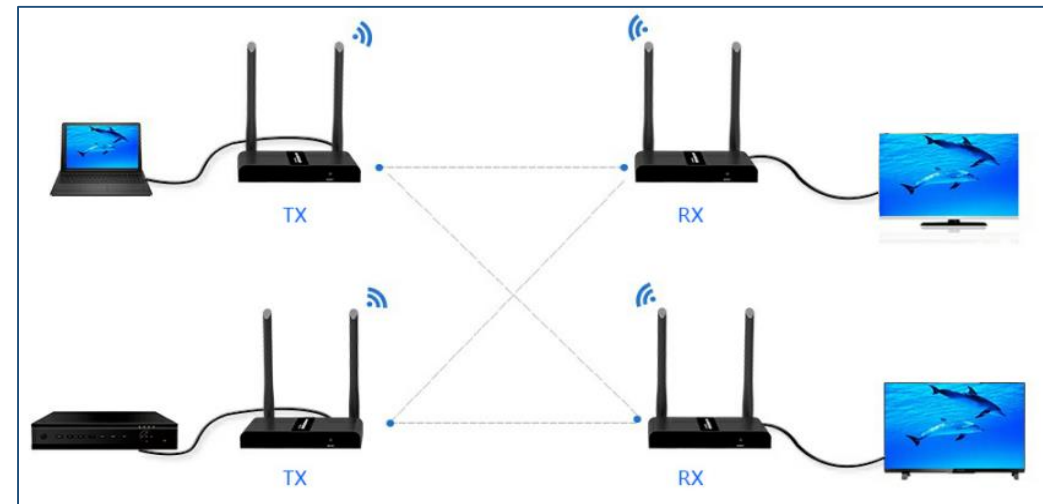

## ■ Connection & Application

# TT388M-DUAL

100 m Wireless HDMI Extender

## Features

- **1080P** to **100 m** wirelessly
- IR Control
- Supports 1 TX to 2 RX connection
- Supports 2 TX to 2 RX connection
- Max.10 sets can be used at same place

### ■ One to One & Two to Two Connection