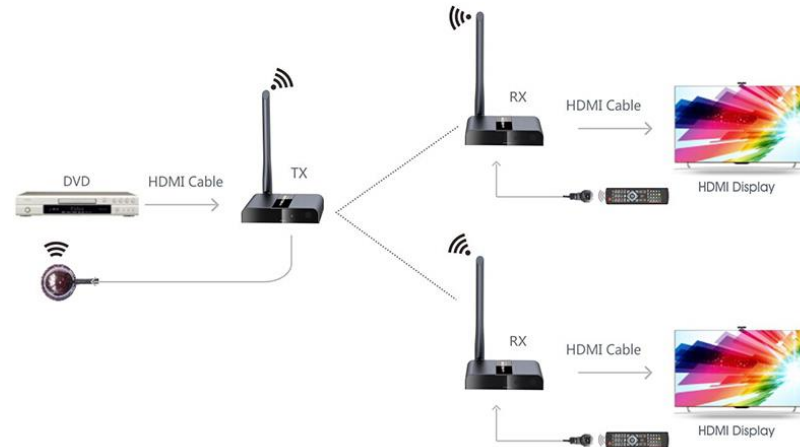

■ One to Two Connection