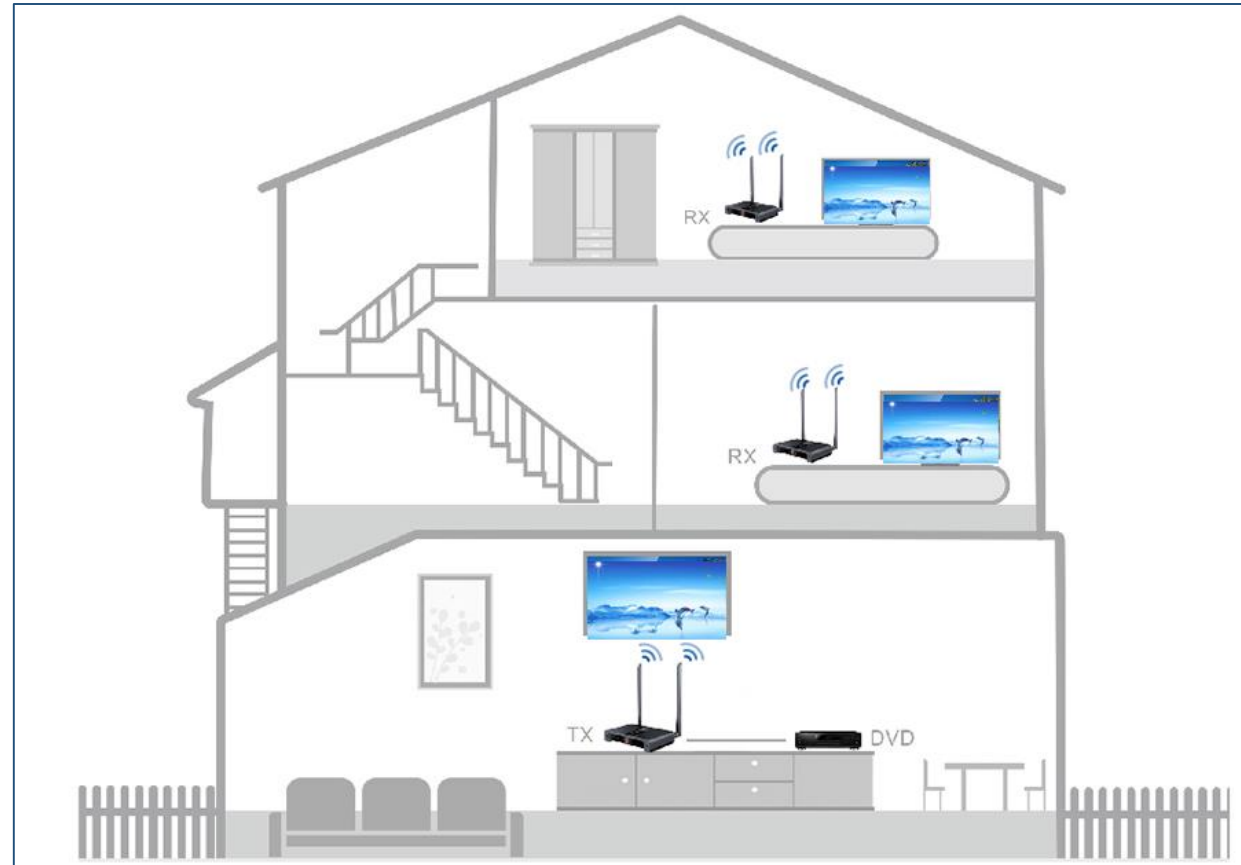

■ Connection & Application