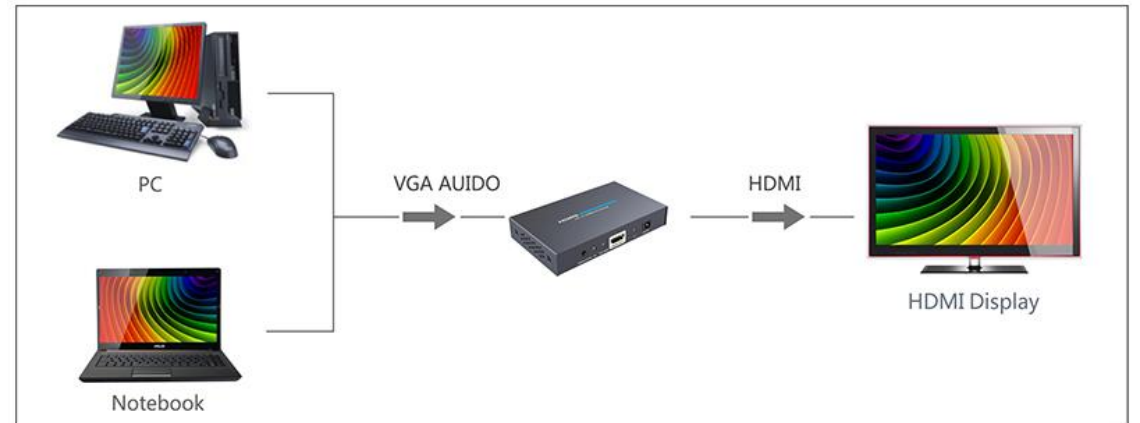

- VGA to HDMI
- **4K @ 60 Hz**
- Supports HDMI2.0
- Plug & Play