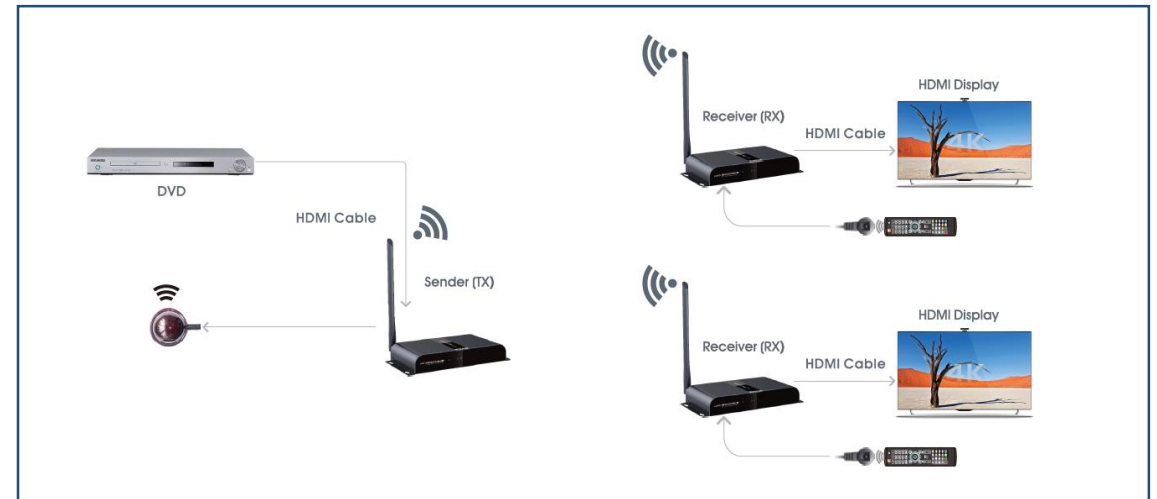

Features

- **1080P to 200 m wirelessly**
- IR Control
- 1 TX to 2 RX connection
- Interconnect with VGA/SDI TX/RX