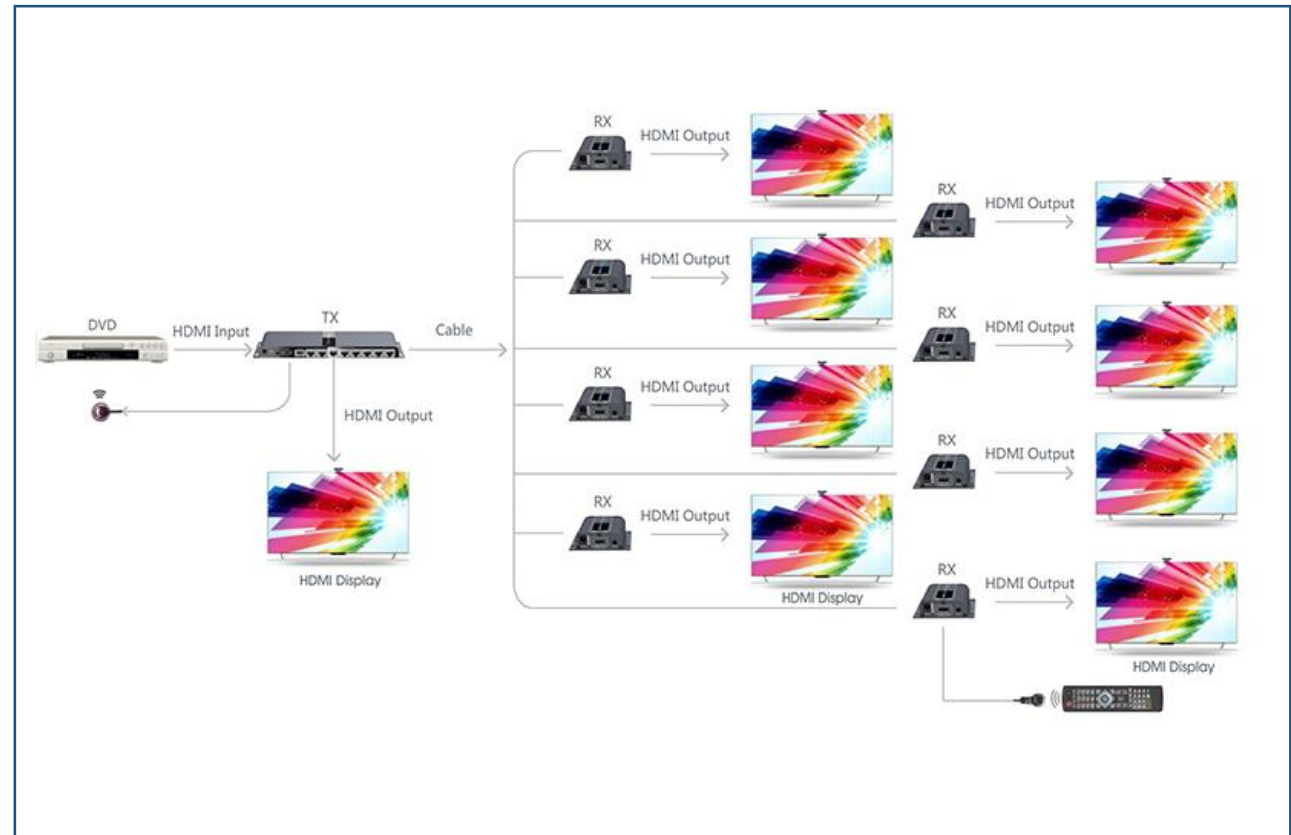

■ Connection