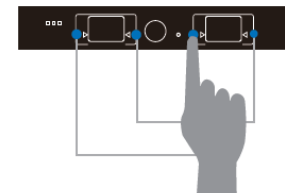

Hard Button Control
(Select and switch source)