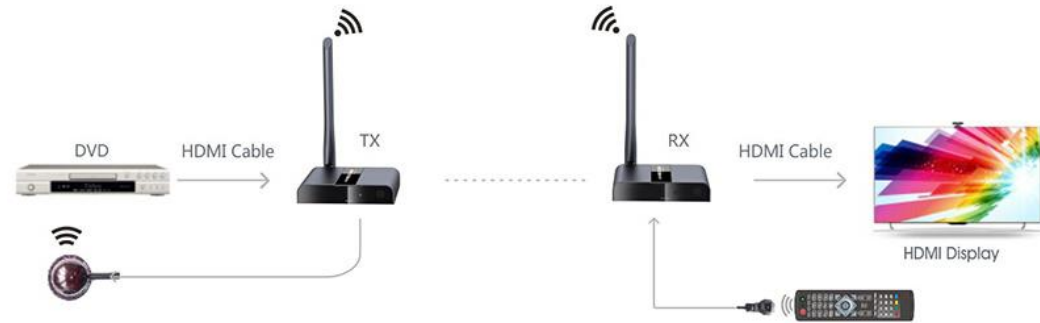

One to One Connection