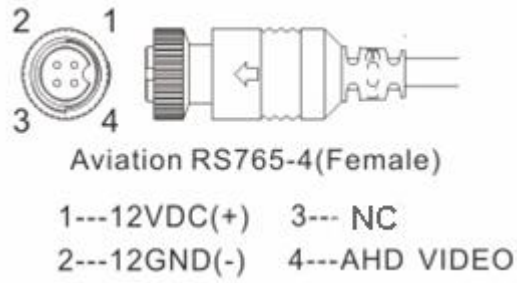

## Overview

Streamax X-man camera can provide high resolution image, which can be applied outside the vehicles with anti-vibration features and compact size.

## Specification

CMOS	1/3 " 1.3M pixel CMOS
Resolution	1280H*720V
Format	NTSC/PAL
Minimum illumination	0lux@F1.2
IR distance	5-10m
Sync system	Internal synchronously
S/N	≥50dB
Lens	2.8mm
Electronic shutter	Auto
White balance mode	Auto
Mirroring function	Turn on
Color to black	External synchronously control
Gamma Correction	0.45 (default)
Video output	AHD coaxial HD output, 4-pin aviation cable
Power	130mA/DC12V ± 5%
Consumption(Max.)	150mA/DC12V ±10mA
Working temperature	-20°C ~ 50°C
Weight	380g

**Dimension (Unit: mm)**

**Audio Output**

**Solution Referer**