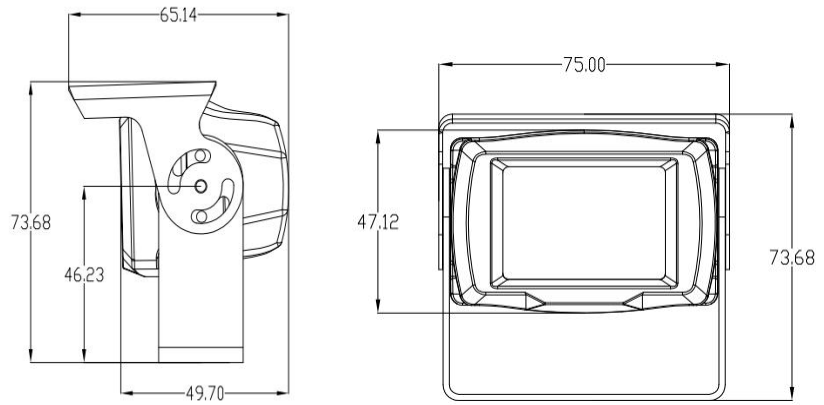

## Overview

Streamax X-man camera can provide high resolution image, which can be applied outside the vehicles with anti-vibration features and compact size.

## Specification

CMOS	1/3 " 1.3M pixel CMOS
Resolution	1280H*720V
Format	NTSC/PAL
Minimum illumination	0lux@F1.2
IR distance	5-10m
Sync system	Internal synchronously
S/N	≥50dB
Lens	2.8mm
Electronic shutter	Auto
White balance mode	Auto
Mirroring function	Turn on
Color to black	External synchronously control
Gamma Correction	0.45 (default)
Video output	AHD coaxial HD output, 4-pin aviation cable
Power	130mA/DC12V ± 5%
Consumption(Max.)	150mA/DC12V ±10mA
Working temperature	-20°C ~ 50°C
Weight	380g

**Dimension (Unit: mm)**

**Audio Output**

**Solution Referer**